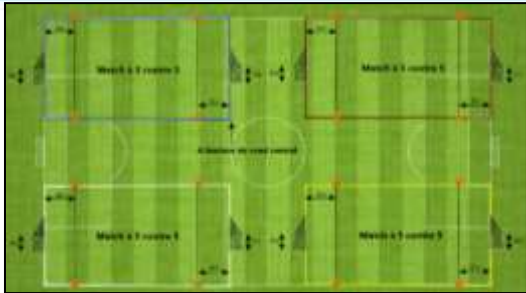

Plateaux Ug – Phase Printemps - Saison 2024/2025

GROUPE : 5

Plateau n° 1 - date : 15 mars 2025

Club organisateur : F.A.I.G. 1

1 F.A.I.G. 1 - F.A.I.G. 2	EMR 2 - CS NEUHOF 1	AS ERSTEIN 1 - Equipe mixte	CS NEUHOF 2 - EMR 1
2 F.A.I.G. 1 - Equipe mixte	F.A.I.G. 2 - CS NEUHOF 1	AS ERSTEIN 1 - CS NEUHOF 2	EMR 2 - EMR 1
3 F.A.I.G. 1 - CS NEUHOF 2	Equipe mixte - CS NEUHOF 1	AS ERSTEIN 1 - EMR 2	F.A.I.G. 2 - EMR 1
4 F.A.I.G. 1 - EMR 2	CS NEUHOF 2 - CS NEUHOF 1	AS ERSTEIN 1 - F.A.I.G. 2	Equipe mixte - EMR 1

Terrain 1

Terrain 2

Terrain 3

Terrain 4

Plateau n° 2 - date : 22 mars 2025

Club organisateur : AS ERSTEIN 1

1 F.A.I.G. 1 - CS NEUHOF 1	EMR 2 - AS ERSTEIN 1	EMR 1 - Equipe mixte	CS NEUHOF 2 - F.A.I.G. 2
2 F.A.I.G. 1 - Equipe mixte	CS NEUHOF 1 - AS ERSTEIN 1	EMR 1 - CS NEUHOF 2	EMR 2 - F.A.I.G. 2
3 F.A.I.G. 1 - CS NEUHOF 2	Equipe mixte - AS ERSTEIN 1	EMR 1 - EMR 2	CS NEUHOF 1 - F.A.I.G. 2
4 F.A.I.G. 1 - EMR 2	CS NEUHOF 2 - AS ERSTEIN 1	EMR 1 - CS NEUHOF 1	Equipe mixte - F.A.I.G. 2

Terrain 1

Terrain 2

Terrain 3

Terrain 4

Plateau n°3 - date : 29 mars 2025

Club organisateur : CS NEUHOF 1

1 EMR 1 - F.A.I.G. 1	AS ERSTEIN 1 - EMR 2	CS NEUHOF 2 - Equipe mixte	CS NEUHOF 1 - F.A.I.G. 2
2 EMR 1 - Equipe mixte	F.A.I.G. 1 - EMR 2	CS NEUHOF 2 - CS NEUHOF 1	AS ERSTEIN 1 - F.A.I.G. 2
3 EMR 1 - CS NEUHOF 1	Equipe mixte - EMR 2	CS NEUHOF 2 - AS ERSTEIN 1	F.A.I.G. 1 - F.A.I.G. 2
4 EMR 1 - AS ERSTEIN 1	CS NEUHOF 1 - EMR 2	CS NEUHOF 2 - F.A.I.G. 1	Equipe mixte - F.A.I.G. 2

Terrain 1

Terrain 2

Terrain 3

Terrain 4

Plateau n° 4 - date : 26 avril 2025

Club organisateur : EMR 1

1 EMR 2 - AS ERSTEIN 1	CS NEUHOF 1 - CS NEUHOF 2	F.A.I.G. 1 - EMR 1	F.A.I.G. 2 - Equipe mixte
2 EMR 2 - EMR 1	AS ERSTEIN 1 - CS NEUHOF 2	F.A.I.G. 1 - F.A.I.G. 2	CS NEUHOF 1 - Equipe mixte
3 EMR 2 - F.A.I.G. 2	EMR 1 - CS NEUHOF 2	F.A.I.G. 1 - CS NEUHOF 1	AS ERSTEIN 1 - Equipe mixte
4 EMR 2 - CS NEUHOF 1	F.A.I.G. 2 - CS NEUHOF 2	F.A.I.G. 1 - AS ERSTEIN 1	EMR 1 - Equipe mixte

Terrain 1

Terrain 2

Terrain 3

Terrain 4