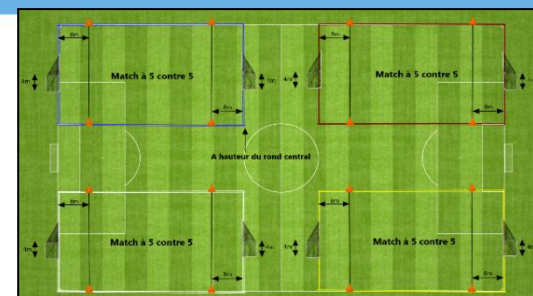

Plateaux U9 – Phase Automne - Saison 2024/2025

GROUPE : 11

Plateau n° 1 - date : 21 septembre 2024

Club organisateur : ASP GUNDERS 1

1 ASP GUNDERS 1 - 0	ASP GUNDERS 2 - ASP GUNDERS 3	US NIEDERBRONN - GVS PREUSCH 4	AS MERTZWILLER - FCE REICHSHOFF.
2 ASP GUNDERS 1 - GVS PREUSCH 4	0 - ASP GUNDERS 3	US NIEDERBRONN - AS MERTZWILLER	ASP GUNDERS 2 - FCE REICHSHOFF.
3 ASP GUNDERS 1 - AS MERTZWILLER	GVS PREUSCH 4 - ASP GUNDERS 3	US NIEDERBRONN - ASP GUNDERS 2	0 - FCE REICHSHOFF.
4 ASP GUNDERS 1 - ASP GUNDERS 2	AS MERTZWILLER - ASP GUNDERS 3	US NIEDERBRONN - 0	GVS PREUSCH 4 - FCE REICHSHOFF.

Terrain 1

Terrain 2

Terrain 3

Terrain 4

Plateau n° 2 - date : 28 septembre 2024

Club organisateur : US NIEDERBRONN

1 ASP GUNDERS 1 - ASP GUNDERS 3	ASP GUNDERS 2 - US NIEDERBRONN	FCE REICHSHOFF. - GVS PREUSCH 4	AS MERTZWILLER - 0
2 ASP GUNDERS 1 - GVS PREUSCH 4	ASP GUNDERS 3 - US NIEDERBRONN	FCE REICHSHOFF. - AS MERTZWILLER	ASP GUNDERS 2 - 0
3 ASP GUNDERS 1 - AS MERTZWILLER	GVS PREUSCH 4 - US NIEDERBRONN	FCE REICHSHOFF. - ASP GUNDERS 2	ASP GUNDERS 3 - 0
4 ASP GUNDERS 1 - ASP GUNDERS 2	AS MERTZWILLER - US NIEDERBRONN	FCE REICHSHOFF. - ASP GUNDERS 3	GVS PREUSCH 4 - 0

Terrain 1

Terrain 2

Terrain 3

Terrain 4

Plateau n° 3 - date : 5 octobre 2024

Club organisateur : ASP GUNDERS 3

1 FCE REICHSHOFF. - ASP GUNDERS 1	US NIEDERBRONN - ASP GUNDERS 2	AS MERTZWILLER - GVS PREUSCH 4	ASP GUNDERS 3 - 0
2 FCE REICHSHOFF. - GVS PREUSCH 4	ASP GUNDERS 1 - ASP GUNDERS 2	AS MERTZWILLER - ASP GUNDERS 3	US NIEDERBRONN - 0
3 FCE REICHSHOFF. - ASP GUNDERS 3	GVS PREUSCH 4 - ASP GUNDERS 2	AS MERTZWILLER - US NIEDERBRONN	ASP GUNDERS 1 - 0
4 FCE REICHSHOFF. - US NIEDERBRONN	ASP GUNDERS 3 - ASP GUNDERS 2	AS MERTZWILLER - ASP GUNDERS 1	GVS PREUSCH 4 - 0

Terrain 1

Terrain 2

Terrain 3

Terrain 4

Plateau n° 4 - date : 12 octobre 2024

Club organisateur : FCE REICHSHOFF.

1 ASP GUNDERS 2 - US NIEDERBRONN	ASP GUNDERS 3 - AS MERTZWILLER	ASP GUNDERS 1 - FCE REICHSHOFF.	0 - GVS PREUSCH 4
2 ASP GUNDERS 2 - FCE REICHSHOFF.	US NIEDERBRONN - AS MERTZWILLER	ASP GUNDERS 1 - 0	ASP GUNDERS 3 - GVS PREUSCH 4
3 ASP GUNDERS 2 - 0	FCE REICHSHOFF. - AS MERTZWILLER	ASP GUNDERS 1 - ASP GUNDERS 3	US NIEDERBRONN - GVS PREUSCH 4
4 ASP GUNDERS 2 - ASP GUNDERS 3	0 - AS MERTZWILLER	ASP GUNDERS 1 - US NIEDERBRONN	FCE REICHSHOFF. - GVS PREUSCH 4

Terrain 1

Terrain 2

Terrain 3

Terrain 4