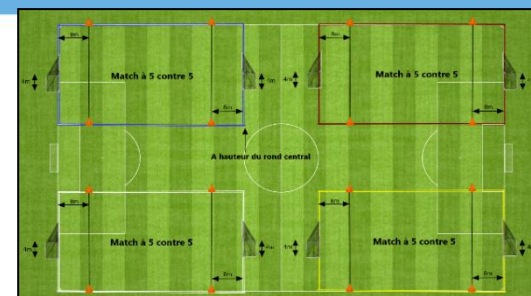

Plateaux U9 – Phase Automne - Saison 2024/2025

GROUPE : 3

Plateau n° 1 - date : 21 septembre 2024

Club organisateur : KOMETRIB/IMBS 5

1 KOMETRIB/IMBS 5 - FC LIXHAUSEN 1	AS OHLUNGEN 1 - KOMETRIB IMBS 6	AS OHLUNGEN 3 - AS OHLUNGEN 2	FC LIXHAUSEN 2 - Equipe X
2 KOMETRIB/IMBS 5 - AS OHLUNGEN 2	FC LIXHAUSEN 1 - KOMETRIB IMBS 6	AS OHLUNGEN 3 - FC LIXHAUSEN 2	AS OHLUNGEN 1 - Equipe X
3 KOMETRIB/IMBS 5 - FC LIXHAUSEN 2	AS OHLUNGEN 2 - KOMETRIB IMBS 6	AS OHLUNGEN 3 - AS OHLUNGEN 1	FC LIXHAUSEN 1 - Equipe X
4 KOMETRIB/IMBS 5 - AS OHLUNGEN 1	FC LIXHAUSEN 2 - KOMETRIB IMBS 6	AS OHLUNGEN 3 - FC LIXHAUSEN 1	AS OHLUNGEN 2 - Equipe X

Terrain 1

Terrain 2

Terrain 3

Terrain 4

Plateau n° 2 - date : 28 septembre 2024

Club organisateur : AS OHLUNGEN 3

1 KOMETRIB/IMBS 5 - KOMETRIB IMBS 6	AS OHLUNGEN 1 - AS OHLUNGEN 3	Equipe X - AS OHLUNGEN 2	FC LIXHAUSEN 2 - FC LIXHAUSEN 1
2 KOMETRIB/IMBS 5 - AS OHLUNGEN 2	KOMETRIB IMBS 6 - AS OHLUNGEN 3	Equipe X - FC LIXHAUSEN 2	AS OHLUNGEN 1 - FC LIXHAUSEN 1
3 KOMETRIB/IMBS 5 - FC LIXHAUSEN 2	AS OHLUNGEN 2 - AS OHLUNGEN 3	Equipe X - AS OHLUNGEN 1	KOMETRIB IMBS 6 - FC LIXHAUSEN 1
4 KOMETRIB/IMBS 5 - AS OHLUNGEN 1	FC LIXHAUSEN 2 - AS OHLUNGEN 3	Equipe X - KOMETRIB IMBS 6	AS OHLUNGEN 2 - FC LIXHAUSEN 1

Terrain 1

Terrain 2

Terrain 3

Terrain 4

Plateau n° 3 - date : 5 octobre 2024

Club organisateur : KOMETRIB IMBS 6

1 Equipe X - KOMETRIB/IMBS 5	AS OHLUNGEN 3 - AS OHLUNGEN 1	FC LIXHAUSEN 2 - AS OHLUNGEN 2	KOMETRIB IMBS 6 - FC LIXHAUSEN 1
2 Equipe X - AS OHLUNGEN 2	KOMETRIB/IMBS 5 - AS OHLUNGEN 1	FC LIXHAUSEN 2 - KOMETRIB IMBS 6	AS OHLUNGEN 3 - FC LIXHAUSEN 1
3 Equipe X - KOMETRIB IMBS 6	AS OHLUNGEN 2 - AS OHLUNGEN 1	FC LIXHAUSEN 2 - AS OHLUNGEN 3	KOMETRIB/IMBS 5 - FC LIXHAUSEN 1
4 Equipe X - AS OHLUNGEN 3	KOMETRIB IMBS 6 - AS OHLUNGEN 1	FC LIXHAUSEN 2 - KOMETRIB/IMBS 5	AS OHLUNGEN 2 - FC LIXHAUSEN 1

Terrain 1

Terrain 2

Terrain 3

Terrain 4

Plateau n° 4 - date : 12 octobre 2024

Club organisateur : Equipe X

1 AS OHLUNGEN 1 - AS OHLUNGEN 3	KOMETRIB IMBS 6 - FC LIXHAUSEN 2	KOMETRIB/IMBS 5 - Equipe X	FC LIXHAUSEN 1 - AS OHLUNGEN 2
2 AS OHLUNGEN 1 - Equipe X	AS OHLUNGEN 3 - FC LIXHAUSEN 2	KOMETRIB/IMBS 5 - FC LIXHAUSEN 1	KOMETRIB IMBS 6 - AS OHLUNGEN 2
3 AS OHLUNGEN 1 - FC LIXHAUSEN 1	Equipe X - FC LIXHAUSEN 2	KOMETRIB/IMBS 5 - KOMETRIB IMBS 6	AS OHLUNGEN 3 - AS OHLUNGEN 2
4 AS OHLUNGEN 1 - KOMETRIB IMBS 6	FC LIXHAUSEN 1 - FC LIXHAUSEN 2	KOMETRIB/IMBS 5 - AS OHLUNGEN 3	Equipe X - AS OHLUNGEN 2

Terrain 1

Terrain 2

Terrain 3

Terrain 4