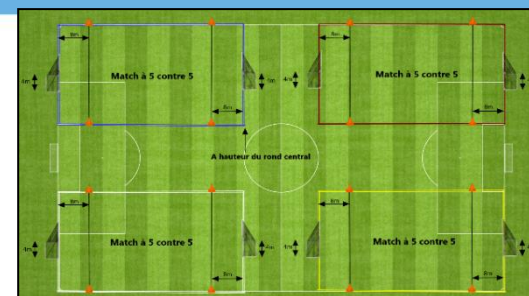

Plateaux U9 – Phase Automne - Saison 2024/2025

GROUPE : 8

Plateau n° 1 - date : 21 septembre 2024

Club organisateur : FC SELTZ 1

1 FC SELTZ 1 - US OBERLAUT 3	FC ALTENSTADT - US OBERLAUT 2	US OBERLAUT 4 - Equipe X	AS HATTEN - FC SELTZ 2
2 FC SELTZ 1 - Equipe X	US OBERLAUT 3 - US OBERLAUT 2	US OBERLAUT 4 - AS HATTEN	FC ALTENSTADT - FC SELTZ 2
3 FC SELTZ 1 - AS HATTEN	Equipe X - US OBERLAUT 2	US OBERLAUT 4 - FC ALTENSTADT	US OBERLAUT 3 - FC SELTZ 2
4 FC SELTZ 1 - FC ALTENSTADT	AS HATTEN - US OBERLAUT 2	US OBERLAUT 4 - US OBERLAUT 3	Equipe X - FC SELTZ 2

Terrain 1

Terrain 2

Terrain 3

Terrain 4

Plateau n° 2 - date : 28 septembre 2024

Club organisateur : US OBERLAUT 4

1 FC SELTZ 1 - US OBERLAUT 2	FC ALTENSTADT - US OBERLAUT 4	FC SELTZ 2 - Equipe X	AS HATTEN - US OBERLAUT 3
2 FC SELTZ 1 - Equipe X	US OBERLAUT 2 - US OBERLAUT 4	FC SELTZ 2 - AS HATTEN	FC ALTENSTADT - US OBERLAUT 3
3 FC SELTZ 1 - AS HATTEN	Equipe X - US OBERLAUT 4	FC SELTZ 2 - FC ALTENSTADT	US OBERLAUT 2 - US OBERLAUT 3
4 FC SELTZ 1 - FC ALTENSTADT	AS HATTEN - US OBERLAUT 4	FC SELTZ 2 - US OBERLAUT 2	Equipe X - US OBERLAUT 3

Terrain 1

Terrain 2

Terrain 3

Terrain 4

Plateau n° 3 - date : 5 octobre 2024

Club organisateur : US OBERLAUT 2

1 FC SELTZ 2 - FC SELTZ 1	US OBERLAUT 4 - FC ALTENSTADT	AS HATTEN - Equipe X	US OBERLAUT 2 - US OBERLAUT 3
2 FC SELTZ 2 - Equipe X	FC SELTZ 1 - FC ALTENSTADT	AS HATTEN - US OBERLAUT 2	US OBERLAUT 4 - US OBERLAUT 3
3 FC SELTZ 2 - US OBERLAUT 2	Equipe X - FC ALTENSTADT	AS HATTEN - US OBERLAUT 4	FC SELTZ 1 - US OBERLAUT 3
4 FC SELTZ 2 - US OBERLAUT 4	US OBERLAUT 2 - FC ALTENSTADT	AS HATTEN - FC SELTZ 1	Equipe X - US OBERLAUT 3

Terrain 1

Terrain 2

Terrain 3

Terrain 4

Plateau n° 4 - date : 12 octobre 2024

Club organisateur : FC SELTZ 2

1 FC ALTENSTADT - US OBERLAUT 4	US OBERLAUT 2 - AS HATTEN	FC SELTZ 1 - FC SELTZ 2	US OBERLAUT 3 - Equipe X
2 FC ALTENSTADT - FC SELTZ 2	US OBERLAUT 4 - AS HATTEN	FC SELTZ 1 - US OBERLAUT 3	US OBERLAUT 2 - Equipe X
3 FC ALTENSTADT - US OBERLAUT 3	FC SELTZ 2 - AS HATTEN	FC SELTZ 1 - US OBERLAUT 2	US OBERLAUT 4 - Equipe X
4 FC ALTENSTADT - US OBERLAUT 2	US OBERLAUT 3 - AS HATTEN	FC SELTZ 1 - US OBERLAUT 4	FC SELTZ 2 - Equipe X

Terrain 1

Terrain 2

Terrain 3

Terrain 4