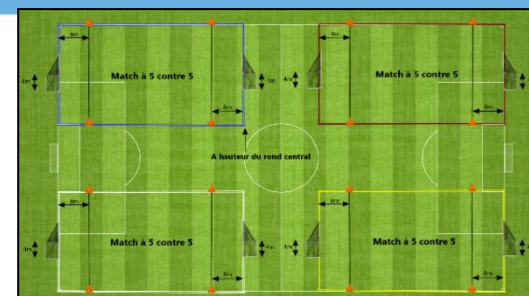

Plateaux U9 – Phase Automne - Saison 2024/2025

GROUPE : 19

Plateau n° 1 - date : 21 septembre 2024

Club organisateur : SS WEYERSHEIM 1

1 SS WEYERSHEIM 1 - FC HERRLISH. 3	FC ROHRWILLER 1 - SS WEYERSHEIM 2	FC ROHRWILLER 2 - ABZ WEITBRUCH 6	FC HERRLISH. 4 - ABZ WEITBRUCH 7
2 SS WEYERSHEIM 1 - ABZ WEITBRUCH 6	FC HERRLISH. 3 - SS WEYERSHEIM 2	FC ROHRWILLER 2 - FC HERRLISH. 4	FC ROHRWILLER 1 - ABZ WEITBRUCH 7
3 SS WEYERSHEIM 1 - FC HERRLISH. 4	ABZ WEITBRUCH 6 - SS WEYERSHEIM 2	FC ROHRWILLER 2 - FC ROHRWILLER 1	FC HERRLISH. 3 - ABZ WEITBRUCH 7
4 SS WEYERSHEIM 1 - FC ROHRWILLER 1	FC HERRLISH. 4 - SS WEYERSHEIM 2	FC ROHRWILLER 2 - FC HERRLISH. 3	ABZ WEITBRUCH 6 - ABZ WEITBRUCH 7

Terrain 1

Terrain 2

Terrain 3

Terrain 4

Plateau n° 2 - date : 28 septembre 2024

Club organisateur : FC ROHRWILLER 2

1 SS WEYERSHEIM 1 - SS WEYERSHEIM 2	FC ROHRWILLER 1 - FC ROHRWILLER 2	ABZ WEITBRUCH 7 - ABZ WEITBRUCH 6	FC HERRLISH. 4 - FC HERRLISH. 3
2 SS WEYERSHEIM 1 - ABZ WEITBRUCH 6	SS WEYERSHEIM 2 - FC ROHRWILLER 2	ABZ WEITBRUCH 7 - FC HERRLISH. 4	FC ROHRWILLER 1 - FC HERRLISH. 3
3 SS WEYERSHEIM 1 - FC HERRLISH. 4	ABZ WEITBRUCH 6 - FC ROHRWILLER 2	ABZ WEITBRUCH 7 - FC ROHRWILLER 1	SS WEYERSHEIM 2 - FC HERRLISH. 3
4 SS WEYERSHEIM 1 - FC ROHRWILLER 1	FC HERRLISH. 4 - FC ROHRWILLER 2	ABZ WEITBRUCH 7 - SS WEYERSHEIM 2	ABZ WEITBRUCH 6 - FC HERRLISH. 3

Terrain 1

Terrain 2

Terrain 3

Terrain 4

Plateau n° 3 - date : 5 octobre 2024

Club organisateur : SS WEYERSHEIM 2

1 ABZ WEITBRUCH 7 - SS WEYERSHEIM 1	FC ROHRWILLER 2 - FC ROHRWILLER 1	FC HERRLISH. 4 - ABZ WEITBRUCH 6	SS WEYERSHEIM 2 - FC HERRLISH. 3
2 ABZ WEITBRUCH 7 - ABZ WEITBRUCH 6	SS WEYERSHEIM 1 - FC ROHRWILLER 1	FC HERRLISH. 4 - SS WEYERSHEIM 2	FC ROHRWILLER 2 - FC HERRLISH. 3
3 ABZ WEITBRUCH 7 - SS WEYERSHEIM 2	ABZ WEITBRUCH 6 - FC ROHRWILLER 1	FC HERRLISH. 4 - FC ROHRWILLER 2	SS WEYERSHEIM 1 - FC HERRLISH. 3
4 ABZ WEITBRUCH 7 - FC ROHRWILLER 2	SS WEYERSHEIM 2 - FC ROHRWILLER 1	FC HERRLISH. 4 - SS WEYERSHEIM 1	ABZ WEITBRUCH 6 - FC HERRLISH. 3

Terrain 1

Terrain 2

Terrain 3

Terrain 4

Plateau n° 4 - date : 12 octobre 2024

Club organisateur : ABZ WEITBRUCH 7

1 FC ROHRWILLER 1 - FC ROHRWILLER 2	SS WEYERSHEIM 2 - FC HERRLISH. 4	SS WEYERSHEIM 1 - ABZ WEITBRUCH 7	FC HERRLISH. 3 - ABZ WEITBRUCH 6
2 FC ROHRWILLER 1 - ABZ WEITBRUCH 7	FC ROHRWILLER 2 - FC HERRLISH. 4	SS WEYERSHEIM 1 - FC HERRLISH. 3	SS WEYERSHEIM 2 - ABZ WEITBRUCH 6
3 FC ROHRWILLER 1 - FC HERRLISH. 3	ABZ WEITBRUCH 7 - FC HERRLISH. 4	SS WEYERSHEIM 1 - SS WEYERSHEIM 2	FC ROHRWILLER 2 - ABZ WEITBRUCH 6
4 FC ROHRWILLER 1 - SS WEYERSHEIM 2	FC HERRLISH. 3 - FC HERRLISH. 4	SS WEYERSHEIM 1 - FC ROHRWILLER 2	ABZ WEITBRUCH 7 - ABZ WEITBRUCH 6

Terrain 1

Terrain 2

Terrain 3

Terrain 4