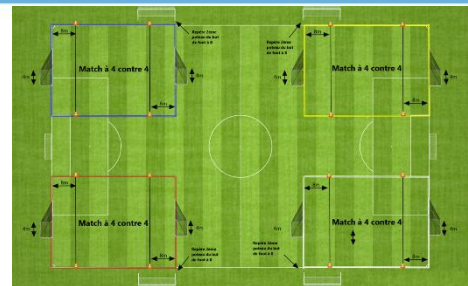

Plateaux U7 – Phase Automne - Saison 2024/2025

GROUPE : 21

Plateau n° 1 - date : 21 septembre 2024

Club organisateur : STRG JSK 3

1 STRG JSK 3 - AS CITE DE L'ILL 2	AS NEUDORF 3 - AS NEUDORF 1	AS CITE DE L'ILL 1 - STRG JSK 4	AS CITE DE L'ILL 3 - AS NEUDORF 2
2 STRG JSK 3 - STRG JSK 4	AS CITE DE L'ILL 2 - AS NEUDORF 1	AS CITE DE L'ILL 1 - AS CITE DE L'ILL 3	AS NEUDORF 3 - AS NEUDORF 2
3 STRG JSK 3 - AS CITE DE L'ILL 3	STRG JSK 4 - AS NEUDORF 1	AS CITE DE L'ILL 1 - AS NEUDORF 3	AS CITE DE L'ILL 2 - AS NEUDORF 2
4 STRG JSK 3 - AS NEUDORF 3	AS CITE DE L'ILL 3 - AS NEUDORF 1	AS CITE DE L'ILL 1 - AS CITE DE L'ILL 2	STRG JSK 4 - AS NEUDORF 2

Terrain 1

Terrain 2

Terrain 3

Terrain 4

Plateau n° 2 - date : 28 septembre 2024

Club organisateur : AS CITE DE L'ILL 1

1 STRG JSK 3 - AS NEUDORF 1	AS NEUDORF 3 - AS CITE DE L'ILL 1	AS NEUDORF 2 - STRG JSK 4	AS CITE DE L'ILL 3 - AS CITE DE L'ILL 2
2 STRG JSK 3 - STRG JSK 4	AS NEUDORF 1 - AS CITE DE L'ILL 1	AS NEUDORF 2 - AS CITE DE L'ILL 3	AS NEUDORF 3 - AS CITE DE L'ILL 2
3 STRG JSK 3 - AS CITE DE L'ILL 3	STRG JSK 4 - AS CITE DE L'ILL 1	AS NEUDORF 2 - AS NEUDORF 3	AS NEUDORF 1 - AS CITE DE L'ILL 2
4 STRG JSK 3 - AS NEUDORF 3	AS CITE DE L'ILL 3 - AS CITE DE L'ILL 1	AS NEUDORF 2 - AS NEUDORF 1	STRG JSK 4 - AS CITE DE L'ILL 2

Terrain 1

Terrain 2

Terrain 3

Terrain 4

Plateau n° 3 - date : 5 octobre 2024

Club organisateur : AS NEUDORF 1

1 AS NEUDORF 2 - STRG JSK 3	AS CITE DE L'ILL 1 - AS NEUDORF 3	AS CITE DE L'ILL 3 - STRG JSK 4	AS NEUDORF 1 - AS CITE DE L'ILL 2
2 AS NEUDORF 2 - STRG JSK 4	STRG JSK 3 - AS NEUDORF 3	AS CITE DE L'ILL 3 - AS NEUDORF 1	AS CITE DE L'ILL 1 - AS CITE DE L'ILL 2
3 AS NEUDORF 2 - AS NEUDORF 1	STRG JSK 4 - AS NEUDORF 3	AS CITE DE L'ILL 3 - AS CITE DE L'ILL 1	STRG JSK 3 - AS CITE DE L'ILL 2
4 AS NEUDORF 2 - AS CITE DE L'ILL 1	AS NEUDORF 1 - AS NEUDORF 3	AS CITE DE L'ILL 3 - STRG JSK 3	STRG JSK 4 - AS CITE DE L'ILL 2

Terrain 1

Terrain 2

Terrain 3

Terrain 4

Plateau n° 4 - date : 12 octobre 2024

Club organisateur : AS NEUDORF 2

1 AS NEUDORF 3 - AS CITE DE L'ILL 1	AS NEUDORF 1 - AS CITE DE L'ILL 3	STRG JSK 3 - AS NEUDORF 2	AS CITE DE L'ILL 2 - STRG JSK 4
2 AS NEUDORF 3 - AS NEUDORF 2	AS CITE DE L'ILL 1 - AS CITE DE L'ILL 3	STRG JSK 3 - AS CITE DE L'ILL 2	AS NEUDORF 1 - STRG JSK 4
3 AS NEUDORF 3 - AS CITE DE L'ILL 2	AS NEUDORF 2 - AS CITE DE L'ILL 3	STRG JSK 3 - AS NEUDORF 1	AS CITE DE L'ILL 1 - STRG JSK 4
4 AS NEUDORF 3 - AS NEUDORF 1	AS CITE DE L'ILL 2 - AS CITE DE L'ILL 3	STRG JSK 3 - AS CITE DE L'ILL 1	AS NEUDORF 2 - STRG JSK 4

Terrain 1

Terrain 2

Terrain 3

Terrain 4