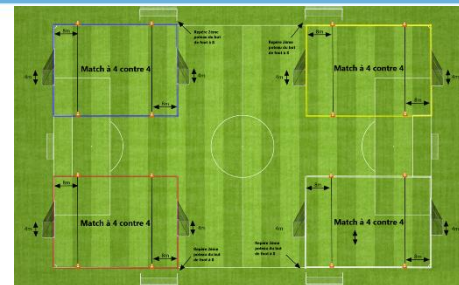

Plateaux U7 – Phase Automne - Saison 2024/2025

GROUPE : 22

Plateau n° 1 - date : 21 septembre 2024

Club organisateur : ASP VAUBAN 1

1 ASP VAUBAN 1 - AS STRG 6	ASP VAUBAN 2 - ASPTT STRG 1	AS STRG 5 - F.A.I.G 4	ASPTT STRG 2 - F.A.I.G 3
2 ASP VAUBAN 1 - F.A.I.G 4	AS STRG 6 - ASPTT STRG 1	AS STRG 5 - ASPTT STRG 2	ASP VAUBAN 2 - F.A.I.G 3
3 ASP VAUBAN 1 - ASPTT STRG 2	F.A.I.G 4 - ASPTT STRG 1	AS STRG 5 - ASP VAUBAN 2	AS STRG 6 - F.A.I.G 3
4 ASP VAUBAN 1 - ASP VAUBAN 2	ASPTT STRG 2 - ASPTT STRG 1	AS STRG 5 - AS STRG 6	F.A.I.G 4 - F.A.I.G 3

Terrain 1

Terrain 2

Terrain 3

Terrain 4

Plateau n° 2 - date : 28 septembre 2024

Club organisateur : AS STRG 5

1 ASP VAUBAN 1 - ASPTT STRG 1	ASP VAUBAN 2 - AS STRG 5	F.A.I.G 3 - F.A.I.G 4	ASPTT STRG 2 - AS STRG 6
2 ASP VAUBAN 1 - F.A.I.G 4	ASPTT STRG 1 - AS STRG 5	F.A.I.G 3 - ASPTT STRG 2	ASP VAUBAN 2 - AS STRG 6
3 ASP VAUBAN 1 - ASPTT STRG 2	F.A.I.G 4 - AS STRG 5	F.A.I.G 3 - ASP VAUBAN 2	ASPTT STRG 1 - AS STRG 6
4 ASP VAUBAN 1 - ASP VAUBAN 2	ASPTT STRG 2 - AS STRG 5	F.A.I.G 3 - ASPTT STRG 1	F.A.I.G 4 - AS STRG 6

Terrain 1

Terrain 2

Terrain 3

Terrain 4

Plateau n° 3 - date : 5 octobre 2024

Club organisateur : ASPTT STRG 1

1 F.A.I.G 3 - ASP VAUBAN 1	AS STRG 5 - ASP VAUBAN 2	ASPTT STRG 2 - F.A.I.G 4	ASPTT STRG 1 - AS STRG 6
2 F.A.I.G 3 - F.A.I.G 4	ASP VAUBAN 1 - ASP VAUBAN 2	ASPTT STRG 2 - ASPTT STRG 1	AS STRG 5 - AS STRG 6
3 F.A.I.G 3 - ASPTT STRG 1	F.A.I.G 4 - ASP VAUBAN 2	ASPTT STRG 2 - AS STRG 5	ASP VAUBAN 1 - AS STRG 6
4 F.A.I.G 3 - AS STRG 5	ASPTT STRG 1 - ASP VAUBAN 2	ASPTT STRG 2 - ASP VAUBAN 1	F.A.I.G 4 - AS STRG 6

Terrain 1

Terrain 2

Terrain 3

Terrain 4

Plateau n° 4 - date : 12 octobre 2024

Club organisateur : F.A.I.G 3

1 ASP VAUBAN 2 - AS STRG 5	ASPTT STRG 1 - ASPTT STRG 2	ASP VAUBAN 1 - F.A.I.G 3	AS STRG 6 - F.A.I.G 4
2 ASP VAUBAN 2 - F.A.I.G 3	AS STRG 5 - ASPTT STRG 2	ASP VAUBAN 1 - AS STRG 6	ASPTT STRG 1 - F.A.I.G 4
3 ASP VAUBAN 2 - AS STRG 6	F.A.I.G 3 - ASPTT STRG 2	ASP VAUBAN 1 - ASPTT STRG 1	AS STRG 5 - F.A.I.G 4
4 ASP VAUBAN 2 - ASPTT STRG 1	AS STRG 6 - ASPTT STRG 2	ASP VAUBAN 1 - AS STRG 5	F.A.I.G 3 - F.A.I.G 4

Terrain 1

Terrain 2

Terrain 3

Terrain 4