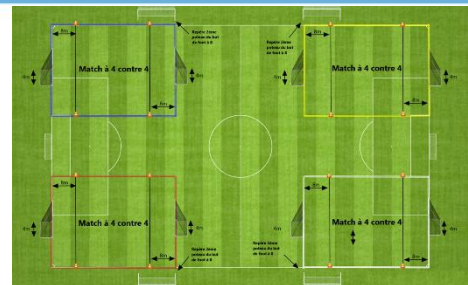

Plateaux U7 – Phase Automne - Saison 2024/2025

GROUPE : 5

Plateau n° 1 - date : 21 septembre 2024

Club organisateur : ZORN SCHAF Z 3

1 ZORN SCHAF Z 3 - FA VAL/MODER 1	FC WINGERSHEIM 1 - KOMETRIB/KIND. 3	3 RIVES DETT. 3 - FC ZORN ALTECK 4	FA VAL/MODER 2 - FC WINGERSH. 2
2 ZORN SCHAF Z 3 - FC ZORN ALTECK 4	FA VAL/MODER 1 - KOMETRIB/KIND. 3	3 RIVES DETT. 3 - FA VAL/MODER 2	FC WINGERSHEIM 1 - FC WINGERSH. 2
3 ZORN SCHAF Z 3 - FA VAL/MODER 2	FC ZORN ALTECK 4 - KOMETRIB/KIND. 3	3 RIVES DETT. 3 - FC WINGERSHEIM 1	FA VAL/MODER 1 - FC WINGERSH. 2
4 ZORN SCHAF Z 3 - FC WINGERSHEIM 1	FA VAL/MODER 2 - KOMETRIB/KIND. 3	3 RIVES DETT. 3 - FA VAL/MODER 1	FC ZORN ALTECK 4 - FC WINGERSH. 2

Terrain 1

Terrain 2

Terrain 3

Terrain 4

Plateau n° 2 - date : 28 septembre 2024

Club organisateur : 3 RIVES DETT. 3

1 ZORN SCHAF Z 3 - KOMETRIB/KIND. 3	FC WINGERSHEIM 1 - 3 RIVES DETT. 3	FC WINGERSH. 2 - FC ZORN ALTECK 4	FA VAL/MODER 2 - FA VAL/MODER 1
2 ZORN SCHAF Z 3 - FC ZORN ALTECK 4	KOMETRIB/KIND. 3 - 3 RIVES DETT. 3	FC WINGERSH. 2 - FA VAL/MODER 2	FC WINGERSHEIM 1 - FA VAL/MODER 1
3 ZORN SCHAF Z 3 - FA VAL/MODER 2	FC ZORN ALTECK 4 - 3 RIVES DETT. 3	FC WINGERSH. 2 - FC WINGERSHEIM 1	KOMETRIB/KIND. 3 - FA VAL/MODER 1
4 ZORN SCHAF Z 3 - FC WINGERSHEIM 1	FA VAL/MODER 2 - 3 RIVES DETT. 3	FC WINGERSH. 2 - KOMETRIB/KIND. 3	FC ZORN ALTECK 4 - FA VAL/MODER 1

Terrain 1

Terrain 2

Terrain 3

Terrain 4

Plateau n° 3 - date : 5 octobre 2024

Club organisateur : KOMETRIB/KIND. 3

1 FC WINGERSH. 2 - ZORN SCHAF Z 3	3 RIVES DETT. 3 - FC WINGERSHEIM 1	FA VAL/MODER 2 - FC ZORN ALTECK 4	KOMETRIB/KIND. 3 - FA VAL/MODER 1
2 FC WINGERSH. 2 - FC ZORN ALTECK 4	ZORN SCHAF Z 3 - FC WINGERSHEIM 1	FA VAL/MODER 2 - KOMETRIB/KIND. 3	3 RIVES DETT. 3 - FA VAL/MODER 1
3 FC WINGERSH. 2 - KOMETRIB/KIND. 3	FC ZORN ALTECK 4 - FC WINGERSHEIM 1	FA VAL/MODER 2 - 3 RIVES DETT. 3	ZORN SCHAF Z 3 - FA VAL/MODER 1
4 FC WINGERSH. 2 - 3 RIVES DETT. 3	KOMETRIB/KIND. 3 - FC WINGERSHEIM 1	FA VAL/MODER 2 - ZORN SCHAF Z 3	FC ZORN ALTECK 4 - FA VAL/MODER 1

Terrain 1

Terrain 2

Terrain 3

Terrain 4

Plateau n° 4 - date : 12 octobre 2024

Club organisateur : FC WINGERSH. 2

1 FC WINGERSHEIM 1 - 3 RIVES DETT. 3	KOMETRIB/KIND. 3 - FA VAL/MODER 2	ZORN SCHAF Z 3 - FC WINGERSH. 2	FA VAL/MODER 1 - FC ZORN ALTECK 4
2 FC WINGERSHEIM 1 - FC WINGERSH. 2	3 RIVES DETT. 3 - FA VAL/MODER 2	ZORN SCHAF Z 3 - FA VAL/MODER 1	KOMETRIB/KIND. 3 - FC ZORN ALTECK 4
3 FC WINGERSHEIM 1 - FA VAL/MODER 1	FC WINGERSH. 2 - FA VAL/MODER 2	ZORN SCHAF Z 3 - KOMETRIB/KIND. 3	3 RIVES DETT. 3 - FC ZORN ALTECK 4
4 FC WINGERSHEIM 1 - KOMETRIB/KIND. 3	FA VAL/MODER 1 - FA VAL/MODER 2	ZORN SCHAF Z 3 - 3 RIVES DETT. 3	FC WINGERSH. 2 - FC ZORN ALTECK 4

Terrain 1

Terrain 2

Terrain 3

Terrain 4