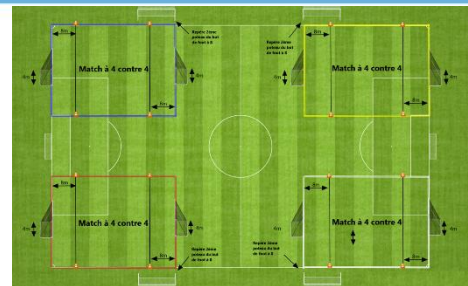

# Plateaux U7 – Phase Automne - Saison 2024/2025

**GROUPE : 6**

Plateau n° 1 - date : 21 septembre 2024

Club organisateur : AS BETSCH. ESJSB 1

1 AS BETSCH. ESJSB 1 - FC SCHEIB. SALM. 1	BETSCH/ESJSB 2 - AS HATTEN 2	FC MOTHERN 1 - AS HATTEN 1	SSS BEINHEIM 1 - FC MOTHERN 2
2 AS BETSCH. ESJSB 1 - AS HATTEN 1	FC SCHEIB. SALM. 1 - AS HATTEN 2	FC MOTHERN 1 - SSS BEINHEIM 1	BETSCH/ESJSB 2 - FC MOTHERN 2
3 AS BETSCH. ESJSB 1 - SSS BEINHEIM 1	AS HATTEN 1 - AS HATTEN 2	FC MOTHERN 1 - BETSCH/ESJSB 2	FC SCHEIB. SALM. 1 - FC MOTHERN 2
4 AS BETSCH. ESJSB 1 - BETSCH/ESJSB 2	SSS BEINHEIM 1 - AS HATTEN 2	FC MOTHERN 1 - FC SCHEIB. SALM. 1	AS HATTEN 1 - FC MOTHERN 2