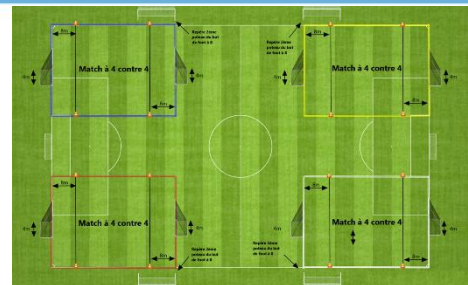

Plateaux U7 – Phase Automne - Saison 2024/2025

GROUPE : 9

Plateau n° 1 - date : 21 septembre 2024

Club organisateur : US OBERLAUT. 1

1 US OBERLAUT. 1 - AS SEEBACH 1	US OBERLAUT. 2 - FC SELTZ 1	US SCHLEITHAL 1 - US OBERLAUT. 3	NIEDERLAUT. FC 1 - FC WISSEMBOURG 1
2 US OBERLAUT. 1 - US OBERLAUT. 3	AS SEEBACH 1 - FC SELTZ 1	US SCHLEITHAL 1 - NIEDERLAUT. FC 1	US OBERLAUT. 2 - FC WISSEMBOURG 1
3 US OBERLAUT. 1 - NIEDERLAUT. FC 1	US OBERLAUT. 3 - FC SELTZ 1	US SCHLEITHAL 1 - US OBERLAUT. 2	AS SEEBACH 1 - FC WISSEMBOURG 1
4 US OBERLAUT. 1 - US OBERLAUT. 2	NIEDERLAUT. FC 1 - FC SELTZ 1	US SCHLEITHAL 1 - AS SEEBACH 1	US OBERLAUT. 3 - FC WISSEMBOURG 1

Terrain 1

Terrain 2

Terrain 3

Terrain 4

Plateau n° 2 - date : 28 septembre 2024

Club organisateur : US SCHLEITHAL 1

1 US OBERLAUT. 1 - FC SELTZ 1	US OBERLAUT. 2 - US SCHLEITHAL 1	FC WISSEMBOURG 1 - US OBERLAUT. 3	NIEDERLAUT. FC 1 - AS SEEBACH 1
2 US OBERLAUT. 1 - US OBERLAUT. 3	FC SELTZ 1 - US SCHLEITHAL 1	FC WISSEMBOURG 1 - NIEDERLAUT. FC 1	US OBERLAUT. 2 - AS SEEBACH 1
3 US OBERLAUT. 1 - NIEDERLAUT. FC 1	US OBERLAUT. 3 - US SCHLEITHAL 1	FC WISSEMBOURG 1 - US OBERLAUT. 2	FC SELTZ 1 - AS SEEBACH 1
4 US OBERLAUT. 1 - US OBERLAUT. 2	NIEDERLAUT. FC 1 - US SCHLEITHAL 1	FC WISSEMBOURG 1 - FC SELTZ 1	US OBERLAUT. 3 - AS SEEBACH 1

Terrain 1

Terrain 2

Terrain 3

Terrain 4

Plateau n° 3 - date : 5 octobre 2024

Club organisateur : FC SELTZ 1

1 FC WISSEMBOURG 1 - US OBERLAUT. 1	US SCHLEITHAL 1 - US OBERLAUT. 2	NIEDERLAUT. FC 1 - US OBERLAUT. 3	FC SELTZ 1 - AS SEEBACH 1
2 FC WISSEMBOURG 1 - US OBERLAUT. 3	US OBERLAUT. 1 - US OBERLAUT. 2	NIEDERLAUT. FC 1 - FC SELTZ 1	US SCHLEITHAL 1 - AS SEEBACH 1
3 FC WISSEMBOURG 1 - FC SELTZ 1	US OBERLAUT. 3 - US OBERLAUT. 2	NIEDERLAUT. FC 1 - US SCHLEITHAL 1	US OBERLAUT. 1 - AS SEEBACH 1
4 FC WISSEMBOURG 1 - US SCHLEITHAL 1	FC SELTZ 1 - US OBERLAUT. 2	NIEDERLAUT. FC 1 - US OBERLAUT. 1	US OBERLAUT. 3 - AS SEEBACH 1

Terrain 1

Terrain 2

Terrain 3

Terrain 4

Plateau n° 4 - date : 12 octobre 2024

Club organisateur : FC WISSEMBOURG 1

1 US OBERLAUT. 2 - US SCHLEITHAL 1	FC SELTZ 1 - NIEDERLAUT. FC 1	US OBERLAUT. 1 - FC WISSEMBOURG 1	AS SEEBACH 1 - US OBERLAUT. 3
2 US OBERLAUT. 2 - FC WISSEMBOURG 1	US SCHLEITHAL 1 - NIEDERLAUT. FC 1	US OBERLAUT. 1 - AS SEEBACH 1	FC SELTZ 1 - US OBERLAUT. 3
3 US OBERLAUT. 2 - AS SEEBACH 1	FC WISSEMBOURG 1 - NIEDERLAUT. FC 1	US OBERLAUT. 1 - FC SELTZ 1	US SCHLEITHAL 1 - US OBERLAUT. 3
4 US OBERLAUT. 2 - FC SELTZ 1	AS SEEBACH 1 - NIEDERLAUT. FC 1	US OBERLAUT. 1 - US SCHLEITHAL 1	FC WISSEMBOURG 1 - US OBERLAUT. 3

Terrain 1

Terrain 2

Terrain 3

Terrain 4