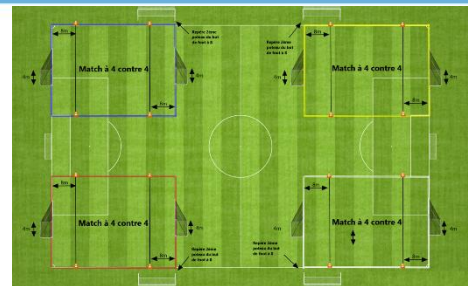

Plateaux U7 – Phase Automne - Saison 2024/2025

GROUPE : 24

Plateau n° 1 - date : 21 septembre 2024

Club organisateur : AS HOLTZHEIM 1

1 AS HOLTZHEIM 1 - FC ECKBOLSH. 1	FC ENTZHEIM 1 - AS HOLTZHEIM 2	FC ENTZHEIM 2 - AS REICHSTETT 3	FC ECKBOLSH. 2 - FC ECKBOLSH. 3
2 AS HOLTZHEIM 1 - AS REICHSTETT 3	FC ECKBOLSH. 1 - AS HOLTZHEIM 2	FC ENTZHEIM 2 - FC ECKBOLSH. 2	FC ENTZHEIM 1 - FC ECKBOLSH. 3
3 AS HOLTZHEIM 1 - FC ECKBOLSH. 2	AS REICHSTETT 3 - AS HOLTZHEIM 2	FC ENTZHEIM 2 - FC ENTZHEIM 1	FC ECKBOLSH. 1 - FC ECKBOLSH. 3
4 AS HOLTZHEIM 1 - FC ENTZHEIM 1	FC ECKBOLSH. 2 - AS HOLTZHEIM 2	FC ENTZHEIM 2 - FC ECKBOLSH. 1	AS REICHSTETT 3 - FC ECKBOLSH. 3

Terrain 1

Terrain 2

Terrain 3

Terrain 4

Plateau n° 2 - date : 28 septembre 2024

Club organisateur : FC ENTZHEIM 2

1 AS HOLTZHEIM 1 - AS HOLTZHEIM 2	FC ENTZHEIM 1 - FC ENTZHEIM 2	FC ECKBOLSH. 3 - AS REICHSTETT 3	FC ECKBOLSH. 2 - FC ECKBOLSH. 1
2 AS HOLTZHEIM 1 - AS REICHSTETT 3	AS HOLTZHEIM 2 - FC ENTZHEIM 2	FC ECKBOLSH. 3 - FC ECKBOLSH. 2	FC ENTZHEIM 1 - FC ECKBOLSH. 1
3 AS HOLTZHEIM 1 - FC ECKBOLSH. 2	AS REICHSTETT 3 - FC ENTZHEIM 2	FC ECKBOLSH. 3 - FC ENTZHEIM 1	AS HOLTZHEIM 2 - FC ECKBOLSH. 1
4 AS HOLTZHEIM 1 - FC ENTZHEIM 1	FC ECKBOLSH. 2 - FC ENTZHEIM 2	FC ECKBOLSH. 3 - AS HOLTZHEIM 2	AS REICHSTETT 3 - FC ECKBOLSH. 1

Terrain 1

Terrain 2

Terrain 3

Terrain 4

Plateau n° 3 - date : 5 octobre 2024

Club organisateur : AS HOLTZHEIM 2

1 FC ECKBOLSH. 3 - AS HOLTZHEIM 1	FC ENTZHEIM 2 - FC ENTZHEIM 1	FC ECKBOLSH. 2 - AS REICHSTETT 3	AS HOLTZHEIM 2 - FC ECKBOLSH. 1
2 FC ECKBOLSH. 3 - AS REICHSTETT 3	AS HOLTZHEIM 1 - FC ENTZHEIM 1	FC ECKBOLSH. 2 - AS HOLTZHEIM 2	FC ENTZHEIM 2 - FC ECKBOLSH. 1
3 FC ECKBOLSH. 3 - AS HOLTZHEIM 2	AS REICHSTETT 3 - FC ENTZHEIM 1	FC ECKBOLSH. 2 - FC ENTZHEIM 2	AS HOLTZHEIM 1 - FC ECKBOLSH. 1
4 FC ECKBOLSH. 3 - FC ENTZHEIM 2	AS HOLTZHEIM 2 - FC ENTZHEIM 1	FC ECKBOLSH. 2 - AS HOLTZHEIM 1	AS REICHSTETT 3 - FC ECKBOLSH. 1

Terrain 1

Terrain 2

Terrain 3

Terrain 4

Plateau n° 4 - date : 12 octobre 2024

Club organisateur : FC ECKBOLSH. 3

1 FC ENTZHEIM 1 - FC ENTZHEIM 2	AS HOLTZHEIM 2 - FC ECKBOLSH. 2	AS HOLTZHEIM 1 - FC ECKBOLSH. 3	FC ECKBOLSH. 1 - AS REICHSTETT 3
2 FC ENTZHEIM 1 - FC ECKBOLSH. 3	FC ENTZHEIM 2 - FC ECKBOLSH. 2	AS HOLTZHEIM 1 - FC ECKBOLSH. 1	AS HOLTZHEIM 2 - AS REICHSTETT 3
3 FC ENTZHEIM 1 - FC ECKBOLSH. 1	FC ECKBOLSH. 3 - FC ECKBOLSH. 2	AS HOLTZHEIM 1 - AS HOLTZHEIM 2	FC ENTZHEIM 2 - AS REICHSTETT 3
4 FC ENTZHEIM 1 - AS HOLTZHEIM 2	FC ECKBOLSH. 1 - FC ECKBOLSH. 2	AS HOLTZHEIM 1 - FC ENTZHEIM 2	FC ECKBOLSH. 3 - AS REICHSTETT 3

Terrain 1

Terrain 2

Terrain 3

Terrain 4