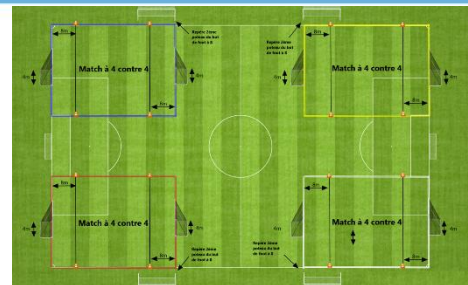

Plateaux U7 – Phase Automne - Saison 2024/2025

GROUPE : 23

Plateau n° 1 - date : 21 septembre 2024

Club organisateur : CS NEUHOF 1

1 CS NEUHOF 1 - CS NEUHOF 2	AS STRG 3 - AS STRG 4	FC KRONENB. 1 - FC KRONENB. 2	ASP VAUBAN 3 - ASP VAUBAN 4
2 CS NEUHOF 1 - FC KRONENB. 2	CS NEUHOF 2 - AS STRG 4	FC KRONENB. 1 - ASP VAUBAN 3	AS STRG 3 - ASP VAUBAN 4
3 CS NEUHOF 1 - ASP VAUBAN 3	FC KRONENB. 2 - AS STRG 4	FC KRONENB. 1 - AS STRG 3	CS NEUHOF 2 - ASP VAUBAN 4
4 CS NEUHOF 1 - AS STRG 3	ASP VAUBAN 3 - AS STRG 4	FC KRONENB. 1 - CS NEUHOF 2	FC KRONENB. 2 - ASP VAUBAN 4

Terrain 1

Terrain 2

Terrain 3

Terrain 4

Plateau n° 2 - date : 28 septembre 2024

Club organisateur : FC KRONENB. 1

1 CS NEUHOF 1 - AS STRG 4	AS STRG 3 - FC KRONENB. 1	ASP VAUBAN 4 - FC KRONENB. 2	ASP VAUBAN 3 - CS NEUHOF 2
2 CS NEUHOF 1 - FC KRONENB. 2	AS STRG 4 - FC KRONENB. 1	ASP VAUBAN 4 - ASP VAUBAN 3	AS STRG 3 - CS NEUHOF 2
3 CS NEUHOF 1 - ASP VAUBAN 3	FC KRONENB. 2 - FC KRONENB. 1	ASP VAUBAN 4 - AS STRG 3	AS STRG 4 - CS NEUHOF 2
4 CS NEUHOF 1 - AS STRG 3	ASP VAUBAN 3 - FC KRONENB. 1	ASP VAUBAN 4 - AS STRG 4	FC KRONENB. 2 - CS NEUHOF 2

Terrain 1

Terrain 2

Terrain 3

Terrain 4

Plateau n° 3 - date : 5 octobre 2024

Club organisateur : AS STRG 4

1 ASP VAUBAN 4 - CS NEUHOF 1	FC KRONENB. 1 - AS STRG 3	ASP VAUBAN 3 - FC KRONENB. 2	AS STRG 4 - CS NEUHOF 2
2 ASP VAUBAN 4 - FC KRONENB. 2	CS NEUHOF 1 - AS STRG 3	ASP VAUBAN 3 - AS STRG 4	FC KRONENB. 1 - CS NEUHOF 2
3 ASP VAUBAN 4 - AS STRG 4	FC KRONENB. 2 - AS STRG 3	ASP VAUBAN 3 - FC KRONENB. 1	CS NEUHOF 1 - CS NEUHOF 2
4 ASP VAUBAN 4 - FC KRONENB. 1	AS STRG 4 - AS STRG 3	ASP VAUBAN 3 - CS NEUHOF 1	FC KRONENB. 2 - CS NEUHOF 2

Terrain 1

Terrain 2

Terrain 3

Terrain 4

Plateau n° 4 - date : 12 octobre 2024

Club organisateur : ASP VAUBAN 4

1 AS STRG 3 - FC KRONENB. 1	AS STRG 4 - ASP VAUBAN 3	CS NEUHOF 1 - ASP VAUBAN 4	CS NEUHOF 2 - FC KRONENB. 2
2 AS STRG 3 - ASP VAUBAN 4	FC KRONENB. 1 - ASP VAUBAN 3	CS NEUHOF 1 - CS NEUHOF 2	AS STRG 4 - FC KRONENB. 2
3 AS STRG 3 - CS NEUHOF 2	ASP VAUBAN 4 - ASP VAUBAN 3	CS NEUHOF 1 - AS STRG 4	FC KRONENB. 1 - FC KRONENB. 2
4 AS STRG 3 - AS STRG 4	CS NEUHOF 2 - ASP VAUBAN 3	CS NEUHOF 1 - FC KRONENB. 1	ASP VAUBAN 4 - FC KRONENB. 2

Terrain 1

Terrain 2

Terrain 3

Terrain 4