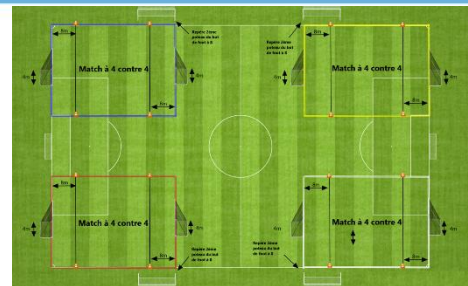

Plateaux U7 – Phase Automne - Saison 2024/2025

GROUPE : 18

Plateau n° 1 - date : 21 septembre 2024

Club organisateur : LA WANTZENAU FC 1

1	LA WANTZENAU FC 1 - US ECKWERSH. 1	LA WANTZENAU FC 2 - FC SOLEIL BISCH. 1	FC SOUFFEL. 2 - FC SOLEIL BISCH.2	US ECKWERSH. 2 - FC SOUFFEL. 1
2	LA WANTZENAU FC 1 - FC SOLEIL BISCH.2	US ECKWERSH. 1 - FC SOLEIL BISCH. 1	FC SOUFFEL. 2 - US ECKWERSH. 2	LA WANTZENAU FC 2 - FC SOUFFEL. 1
3	LA WANTZENAU FC 1 - US ECKWERSH. 2	FC SOLEIL BISCH.2 - FC SOLEIL BISCH. 1	FC SOUFFEL. 2 - LA WANTZENAU FC 2	US ECKWERSH. 1 - FC SOUFFEL. 1
4	LA WANTZENAU FC 1 - LA WANTZENAU FC 2	US ECKWERSH. 2 - FC SOLEIL BISCH. 1	FC SOUFFEL. 2 - US ECKWERSH. 1	FC SOLEIL BISCH.2 - FC SOUFFEL. 1

Terrain 1

Terrain 2

Terrain 3

Terrain 4

Plateau n° 2 - date : 28 septembre 2024

Club organisateur : FC SOUFFEL. 2

1	LA WANTZENAU FC 1 - FC SOLEIL BISCH. 1	LA WANTZENAU FC 2 - FC SOUFFEL. 2	FC SOUFFEL. 1 - FC SOLEIL BISCH.2	US ECKWERSH. 2 - US ECKWERSH. 1
2	LA WANTZENAU FC 1 - FC SOLEIL BISCH.2	FC SOLEIL BISCH. 1 - FC SOUFFEL. 2	FC SOUFFEL. 1 - US ECKWERSH. 2	LA WANTZENAU FC 2 - US ECKWERSH. 1
3	LA WANTZENAU FC 1 - US ECKWERSH. 2	FC SOLEIL BISCH.2 - FC SOUFFEL. 2	FC SOUFFEL. 1 - LA WANTZENAU FC 2	FC SOLEIL BISCH. 1 - US ECKWERSH. 1
4	LA WANTZENAU FC 1 - LA WANTZENAU FC 2	US ECKWERSH. 2 - FC SOUFFEL. 2	FC SOUFFEL. 1 - FC SOLEIL BISCH. 1	FC SOLEIL BISCH.2 - US ECKWERSH. 1

Terrain 1

Terrain 2

Terrain 3

Terrain 4

Plateau n° 3 - date : 5 octobre 2024

Club organisateur : FC SOLEIL BISCH. 1

1	FC SOUFFEL. 1 - LA WANTZENAU FC 1	FC SOUFFEL. 2 - LA WANTZENAU FC 2	US ECKWERSH. 2 - FC SOLEIL BISCH.2	FC SOLEIL BISCH. 1 - US ECKWERSH. 1
2	FC SOUFFEL. 1 - FC SOLEIL BISCH.2	LA WANTZENAU FC 1 - LA WANTZENAU FC 2	US ECKWERSH. 2 - FC SOLEIL BISCH. 1	FC SOUFFEL. 2 - US ECKWERSH. 1
3	FC SOUFFEL. 1 - FC SOLEIL BISCH. 1	FC SOLEIL BISCH.2 - LA WANTZENAU FC 2	US ECKWERSH. 2 - FC SOUFFEL. 2	LA WANTZENAU FC 1 - US ECKWERSH. 1
4	FC SOUFFEL. 1 - FC SOUFFEL. 2	FC SOLEIL BISCH. 1 - LA WANTZENAU FC 2	US ECKWERSH. 2 - LA WANTZENAU FC 1	FC SOLEIL BISCH.2 - US ECKWERSH. 1

Terrain 1

Terrain 2

Terrain 3

Terrain 4

Plateau n° 4 - date : 12 octobre 2024

Club organisateur : FC SOUFFEL. 1

1	LA WANTZENAU FC 2 - FC SOUFFEL. 2	FC SOLEIL BISCH. 1 - US ECKWERSH. 2	LA WANTZENAU FC 1 - FC SOUFFEL. 1	US ECKWERSH. 1 - FC SOLEIL BISCH.2
2	LA WANTZENAU FC 2 - FC SOUFFEL. 1	FC SOUFFEL. 2 - US ECKWERSH. 2	LA WANTZENAU FC 1 - US ECKWERSH. 1	FC SOLEIL BISCH. 1 - FC SOLEIL BISCH.2
3	LA WANTZENAU FC 2 - US ECKWERSH. 1	FC SOUFFEL. 1 - US ECKWERSH. 2	LA WANTZENAU FC 1 - FC SOLEIL BISCH. 1	FC SOUFFEL. 2 - FC SOLEIL BISCH.2
4	LA WANTZENAU FC 2 - FC SOLEIL BISCH. 1	US ECKWERSH. 1 - US ECKWERSH. 2	LA WANTZENAU FC 1 - FC SOUFFEL. 2	FC SOUFFEL. 1 - FC SOLEIL BISCH.2

Terrain 1

Terrain 2

Terrain 3

Terrain 4