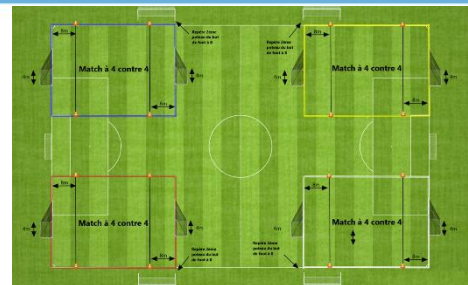

Plateaux U7 – Phase Automne - Saison 2024/2025

GROUPE : 2

Plateau n° 1 - date : 21 septembre 2024

Club organisateur : SC DRULINGEN 2

1 SC DRULINGEN 2 - SC DRULINGEN 1	AS INGWILLER 1 - SC DRULINGEN 3	ALL. TREFLE 1 - AS INGWILLER 2	USSU 2 - USSU 1
2 SC DRULINGEN 2 - AS INGWILLER 2	SC DRULINGEN 1 - SC DRULINGEN 3	ALL. TREFLE 1 - USSU 2	AS INGWILLER 1 - USSU 1
3 SC DRULINGEN 2 - USSU 2	AS INGWILLER 2 - SC DRULINGEN 3	ALL. TREFLE 1 - AS INGWILLER 1	SC DRULINGEN 1 - USSU 1
4 SC DRULINGEN 2 - AS INGWILLER 1	USSU 2 - SC DRULINGEN 3	ALL. TREFLE 1 - SC DRULINGEN 1	AS INGWILLER 2 - USSU 1

Terrain 1

Terrain 2

Terrain 3

Terrain 4

Plateau n° 2 - date : 28 septembre 2024

Club organisateur : ALL. TREFLE 1

1 SC DRULINGEN 2 - SC DRULINGEN 3	AS INGWILLER 1 - ALL. TREFLE 1	USSU 1 - AS INGWILLER 2	USSU 2 - SC DRULINGEN 1
2 SC DRULINGEN 2 - AS INGWILLER 2	SC DRULINGEN 3 - ALL. TREFLE 1	USSU 1 - USSU 2	AS INGWILLER 1 - SC DRULINGEN 1
3 SC DRULINGEN 2 - USSU 2	AS INGWILLER 2 - ALL. TREFLE 1	USSU 1 - AS INGWILLER 1	SC DRULINGEN 3 - SC DRULINGEN 1
4 SC DRULINGEN 2 - AS INGWILLER 1	USSU 2 - ALL. TREFLE 1	USSU 1 - SC DRULINGEN 3	AS INGWILLER 2 - SC DRULINGEN 1

Terrain 1

Terrain 2

Terrain 3

Terrain 4

Plateau n° 3 - date : 5 octobre 2024

Club organisateur : SC DRULINGEN 3

1 USSU 1 - SC DRULINGEN 2	ALL. TREFLE 1 - AS INGWILLER 1	USSU 2 - AS INGWILLER 2	SC DRULINGEN 3 - SC DRULINGEN 1
2 USSU 1 - AS INGWILLER 2	SC DRULINGEN 2 - AS INGWILLER 1	USSU 2 - SC DRULINGEN 3	ALL. TREFLE 1 - SC DRULINGEN 1
3 USSU 1 - SC DRULINGEN 3	AS INGWILLER 2 - AS INGWILLER 1	USSU 2 - ALL. TREFLE 1	SC DRULINGEN 2 - SC DRULINGEN 1
4 USSU 1 - ALL. TREFLE 1	SC DRULINGEN 3 - AS INGWILLER 1	USSU 2 - SC DRULINGEN 2	AS INGWILLER 2 - SC DRULINGEN 1

Terrain 1

Terrain 2

Terrain 3

Terrain 4

Plateau n° 4 - date : 12 octobre 2024

Club organisateur : USSU 1

1 AS INGWILLER 1 - ALL. TREFLE 1	SC DRULINGEN 3 - USSU 2	SC DRULINGEN 2 - USSU 1	SC DRULINGEN 1 - AS INGWILLER 2
2 AS INGWILLER 1 - USSU 1	ALL. TREFLE 1 - USSU 2	SC DRULINGEN 2 - SC DRULINGEN 1	SC DRULINGEN 3 - AS INGWILLER 2
3 AS INGWILLER 1 - SC DRULINGEN 1	USSU 1 - USSU 2	SC DRULINGEN 2 - SC DRULINGEN 3	ALL. TREFLE 1 - AS INGWILLER 2
4 AS INGWILLER 1 - SC DRULINGEN 3	SC DRULINGEN 1 - USSU 2	SC DRULINGEN 2 - ALL. TREFLE 1	USSU 1 - AS INGWILLER 2

Terrain 1

Terrain 2

Terrain 3

Terrain 4