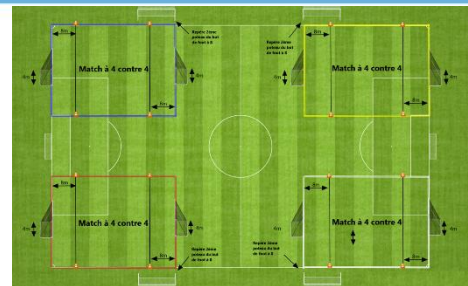

Plateaux U7 – Phase Automne - Saison 2024/2025

GROUPE : 26

Plateau n° 1 - date : 21 septembre 2024

Club organisateur : CS NEUHOF 4

1 CS NEUHOF 4 - STRG UNITED 2	SC SCHILTIGH. 5 - SC SCHILTIGH. 4	CS NEUHOF 3 - STRG UNITED 1	CS NEUHOF 5 - US EGALITAIRE 1
2 CS NEUHOF 4 - STRG UNITED 1	STRG UNITED 2 - SC SCHILTIGH. 4	CS NEUHOF 3 - CS NEUHOF 5	SC SCHILTIGH. 5 - US EGALITAIRE 1
3 CS NEUHOF 4 - CS NEUHOF 5	STRG UNITED 1 - SC SCHILTIGH. 4	CS NEUHOF 3 - SC SCHILTIGH. 5	STRG UNITED 2 - US EGALITAIRE 1
4 CS NEUHOF 4 - SC SCHILTIGH. 5	CS NEUHOF 5 - SC SCHILTIGH. 4	CS NEUHOF 3 - STRG UNITED 2	STRG UNITED 1 - US EGALITAIRE 1

Terrain 1

Terrain 2

Terrain 3

Terrain 4

Plateau n° 2 - date : 28 septembre 2024

Club organisateur : CS NEUHOF 3

1 CS NEUHOF 4 - SC SCHILTIGH. 4	SC SCHILTIGH. 5 - CS NEUHOF 3	US EGALITAIRE 1 - STRG UNITED 1	CS NEUHOF 5 - STRG UNITED 2
2 CS NEUHOF 4 - STRG UNITED 1	SC SCHILTIGH. 4 - CS NEUHOF 3	US EGALITAIRE 1 - CS NEUHOF 5	SC SCHILTIGH. 5 - STRG UNITED 2
3 CS NEUHOF 4 - CS NEUHOF 5	STRG UNITED 1 - CS NEUHOF 3	US EGALITAIRE 1 - SC SCHILTIGH. 5	SC SCHILTIGH. 4 - STRG UNITED 2
4 CS NEUHOF 4 - SC SCHILTIGH. 5	CS NEUHOF 5 - CS NEUHOF 3	US EGALITAIRE 1 - SC SCHILTIGH. 4	STRG UNITED 1 - STRG UNITED 2

Terrain 1

Terrain 2

Terrain 3

Terrain 4

Plateau n° 3 - date : 5 octobre 2024

Club organisateur : SC SCHILTIGH. 4

1 US EGALITAIRE 1 - CS NEUHOF 4	CS NEUHOF 3 - SC SCHILTIGH. 5	CS NEUHOF 5 - STRG UNITED 1	SC SCHILTIGH. 4 - STRG UNITED 2
2 US EGALITAIRE 1 - STRG UNITED 1	CS NEUHOF 4 - SC SCHILTIGH. 5	CS NEUHOF 5 - SC SCHILTIGH. 4	CS NEUHOF 3 - STRG UNITED 2
3 US EGALITAIRE 1 - SC SCHILTIGH. 4	STRG UNITED 1 - SC SCHILTIGH. 5	CS NEUHOF 5 - CS NEUHOF 3	CS NEUHOF 4 - STRG UNITED 2
4 US EGALITAIRE 1 - CS NEUHOF 3	SC SCHILTIGH. 4 - SC SCHILTIGH. 5	CS NEUHOF 5 - CS NEUHOF 4	STRG UNITED 1 - STRG UNITED 2

Terrain 1

Terrain 2

Terrain 3

Terrain 4

Plateau n° 4 - date : 12 octobre 2024

Club organisateur : US EGALITAIRE 1

1 SC SCHILTIGH. 5 - CS NEUHOF 3	SC SCHILTIGH. 4 - CS NEUHOF 5	CS NEUHOF 4 - US EGALITAIRE 1	STRG UNITED 2 - STRG UNITED 1
2 SC SCHILTIGH. 5 - US EGALITAIRE 1	CS NEUHOF 3 - CS NEUHOF 5	CS NEUHOF 4 - STRG UNITED 2	SC SCHILTIGH. 4 - STRG UNITED 1
3 SC SCHILTIGH. 5 - STRG UNITED 2	US EGALITAIRE 1 - CS NEUHOF 5	CS NEUHOF 4 - SC SCHILTIGH. 4	CS NEUHOF 3 - STRG UNITED 1
4 SC SCHILTIGH. 5 - SC SCHILTIGH. 4	STRG UNITED 2 - CS NEUHOF 5	CS NEUHOF 4 - CS NEUHOF 3	US EGALITAIRE 1 - STRG UNITED 1

Terrain 1

Terrain 2

Terrain 3

Terrain 4