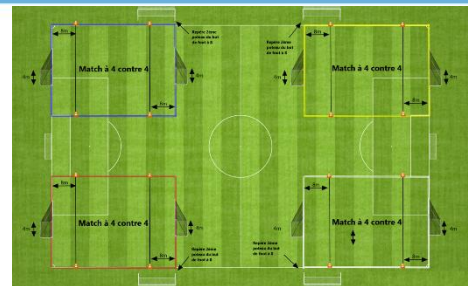

Plateaux U7 – Phase Automne - Saison 2024/2025

GROUPE : 4

Plateau n° 1 - date : 21 septembre 2024

Club organisateur : FC LIXHAUSEN 1

1 FC LIXHAUSEN 1 - REIP/A2HM 2	KOMETRIB/KIND. 2 - FC LIXHAUSEN 2	REIP/A2HM 1 - KOMETRIB/KIND. 1	ZORN/SCHAFF. 2 - ZORN/SCHAFF. 1
2 FC LIXHAUSEN 1 - KOMETRIB/KIND. 1	REIP/A2HM 2 - FC LIXHAUSEN 2	REIP/A2HM 1 - ZORN/SCHAFF. 2	KOMETRIB/KIND. 2 - ZORN/SCHAFF. 1
3 FC LIXHAUSEN 1 - ZORN/SCHAFF. 2	KOMETRIB/KIND. 1 - FC LIXHAUSEN 2	REIP/A2HM 1 - KOMETRIB/KIND. 2	REIP/A2HM 2 - ZORN/SCHAFF. 1
4 FC LIXHAUSEN 1 - KOMETRIB/KIND. 2	ZORN/SCHAFF. 2 - FC LIXHAUSEN 2	REIP/A2HM 1 - REIP/A2HM 2	KOMETRIB/KIND. 1 - ZORN/SCHAFF. 1

Terrain 1

Terrain 2

Terrain 3

Terrain 4

Plateau n° 2 - date : 28 septembre 2024

Club organisateur : REIP/A2HM 1

1 FC LIXHAUSEN 1 - FC LIXHAUSEN 2	KOMETRIB/KIND. 2 - REIP/A2HM 1	ZORN/SCHAFF. 1 - KOMETRIB/KIND. 1	ZORN/SCHAFF. 2 - REIP/A2HM 2
2 FC LIXHAUSEN 1 - KOMETRIB/KIND. 1	FC LIXHAUSEN 2 - REIP/A2HM 1	ZORN/SCHAFF. 1 - ZORN/SCHAFF. 2	KOMETRIB/KIND. 2 - REIP/A2HM 2
3 FC LIXHAUSEN 1 - ZORN/SCHAFF. 2	KOMETRIB/KIND. 1 - REIP/A2HM 1	ZORN/SCHAFF. 1 - KOMETRIB/KIND. 2	FC LIXHAUSEN 2 - REIP/A2HM 2
4 FC LIXHAUSEN 1 - KOMETRIB/KIND. 2	ZORN/SCHAFF. 2 - REIP/A2HM 1	ZORN/SCHAFF. 1 - FC LIXHAUSEN 2	KOMETRIB/KIND. 1 - REIP/A2HM 2

Terrain 1

Terrain 2

Terrain 3

Terrain 4

Plateau n° 3 - date : 5 octobre 2024

Club organisateur : FC LIXHAUSEN 2

1 ZORN/SCHAFF. 1 - FC LIXHAUSEN 1	REIP/A2HM 1 - KOMETRIB/KIND. 2	ZORN/SCHAFF. 2 - KOMETRIB/KIND. 1	FC LIXHAUSEN 2 - REIP/A2HM 2
2 ZORN/SCHAFF. 1 - KOMETRIB/KIND. 1	FC LIXHAUSEN 1 - KOMETRIB/KIND. 2	ZORN/SCHAFF. 2 - FC LIXHAUSEN 2	REIP/A2HM 1 - REIP/A2HM 2
3 ZORN/SCHAFF. 1 - FC LIXHAUSEN 2	KOMETRIB/KIND. 1 - KOMETRIB/KIND. 2	ZORN/SCHAFF. 2 - REIP/A2HM 1	FC LIXHAUSEN 1 - REIP/A2HM 2
4 ZORN/SCHAFF. 1 - REIP/A2HM 1	FC LIXHAUSEN 2 - KOMETRIB/KIND. 2	ZORN/SCHAFF. 2 - FC LIXHAUSEN 1	KOMETRIB/KIND. 1 - REIP/A2HM 2

Terrain 1

Terrain 2

Terrain 3

Terrain 4

Plateau n° 4 - date : 12 octobre 2024

Club organisateur : ZORN/SCHAFF. 1

1 KOMETRIB/KIND. 2 - REIP/A2HM 1	FC LIXHAUSEN 2 - ZORN/SCHAFF. 2	FC LIXHAUSEN 1 - ZORN/SCHAFF. 1	REIP/A2HM 2 - KOMETRIB/KIND. 1
2 KOMETRIB/KIND. 2 - ZORN/SCHAFF. 1	REIP/A2HM 1 - ZORN/SCHAFF. 2	FC LIXHAUSEN 1 - REIP/A2HM 2	FC LIXHAUSEN 2 - KOMETRIB/KIND. 1
3 KOMETRIB/KIND. 2 - REIP/A2HM 2	ZORN/SCHAFF. 1 - ZORN/SCHAFF. 2	FC LIXHAUSEN 1 - FC LIXHAUSEN 2	REIP/A2HM 1 - KOMETRIB/KIND. 1
4 KOMETRIB/KIND. 2 - FC LIXHAUSEN 2	REIP/A2HM 2 - ZORN/SCHAFF. 2	FC LIXHAUSEN 1 - REIP/A2HM 1	ZORN/SCHAFF. 1 - KOMETRIB/KIND. 1

Terrain 1

Terrain 2

Terrain 3

Terrain 4