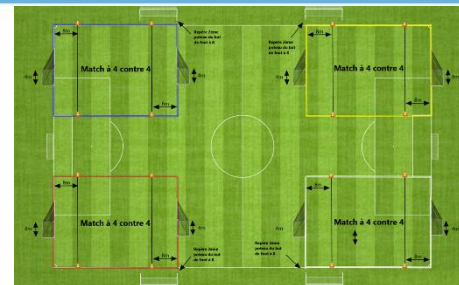

# Plateaux U7 – Phase Automne - Saison 2024/2025

**GROUPE : 20**

Plateau n° 1 - date : 21 septembre 2024

Club organisateur : ASL. ROBERTS. 1

1 ASL. ROBERTS. 1 - ASL. ROBERTS. 2	AS MUSAU 1 - AS MUSAU 2	STRG JSK 2 - AS MUSAU 3	STRG JSK 1 - Equipe X
2 ASL. ROBERTS. 1 - AS MUSAU 3	ASL. ROBERTS. 2 - AS MUSAU 2	STRG JSK 2 - STRG JSK 1	AS MUSAU 1 - Equipe X
3 ASL. ROBERTS. 1 - STRG JSK 1	AS MUSAU 3 - AS MUSAU 2	STRG JSK 2 - AS MUSAU 1	ASL. ROBERTS. 2 - Equipe X
4 ASL. ROBERTS. 1 - AS MUSAU 1	STRG JSK 1 - AS MUSAU 2	STRG JSK 2 - ASL. ROBERTS. 2	AS MUSAU 3 - Equipe X