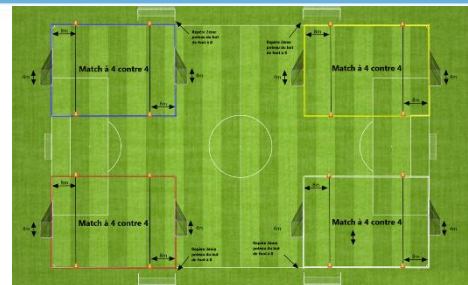

Plateaux U7 – Phase Automne - Saison 2024/2025

GROUPE : 4

Plateau n° 1 - date : 21 septembre 2024

Club organisateur : KOMETRIB/KIND. 1

1 KOMETRIB/KIND. 1 - REIP/A2HM 2	KOMETRIB/KIND. 2 - FC LIXHAUSEN 2	REIP/A2HM 1 - FC LIXHAUSEN 1	ZORNTHAL/SCHAFF. 2 - ZORNTHAL/SCHAFF. 1
2 KOMETRIB/KIND. 1 - FC LIXHAUSEN 1	REIP/A2HM 2 - FC LIXHAUSEN 2	REIP/A2HM 1 - ZORNTHAL/SCHAFF. 2	KOMETRIB/KIND. 2 - ZORNTHAL/SCHAFF. 1
3 KOMETRIB/KIND. 1 - ZORNTHAL/SCHAFF. 2	FC LIXHAUSEN 1 - FC LIXHAUSEN 2	REIP/A2HM 1 - KOMETRIB/KIND. 2	REIP/A2HM 2 - ZORNTHAL/SCHAFF. 1
4 KOMETRIB/KIND. 1 - KOMETRIB/KIND. 2	ZORNTHAL/SCHAFF. 2 - FC LIXHAUSEN 2	REIP/A2HM 1 - REIP/A2HM 2	FC LIXHAUSEN 1 - ZORNTHAL/SCHAFF. 1

Terrain 1

Terrain 2

Terrain 3

Terrain 4

Plateau n° 2 - date : 28 septembre 2024

Club organisateur : REIP/A2HM 1

1 KOMETRIB/KIND. 1 - FC LIXHAUSEN 2	KOMETRIB/KIND. 2 - REIP/A2HM 1	ZORNTHAL/SCHAFF. 1 - FC LIXHAUSEN 1	ZORNTHAL/SCHAFF. 2 - REIP/A2HM 2
2 KOMETRIB/KIND. 1 - FC LIXHAUSEN 1	FC LIXHAUSEN 2 - REIP/A2HM 1	ZORNTHAL/SCHAFF. 1 - ZORNTHAL/SCHAFF. 2	KOMETRIB/KIND. 2 - REIP/A2HM 2
3 KOMETRIB/KIND. 1 - ZORNTHAL/SCHAFF. 2	FC LIXHAUSEN 1 - REIP/A2HM 1	ZORNTHAL/SCHAFF. 1 - KOMETRIB/KIND. 2	FC LIXHAUSEN 2 - REIP/A2HM 2
4 KOMETRIB/KIND. 1 - KOMETRIB/KIND. 2	ZORNTHAL/SCHAFF. 2 - REIP/A2HM 1	ZORNTHAL/SCHAFF. 1 - FC LIXHAUSEN 2	FC LIXHAUSEN 1 - REIP/A2HM 2

Terrain 1

Terrain 2

Terrain 3

Terrain 4

Plateau n° 3 - date : 5 octobre 2024

Club organisateur : FC LIXHAUSEN 2

1 ZORNTHAL/SCHAFF. 1 - KOMETRIB/KIND. 1	REIP/A2HM 1 - KOMETRIB/KIND. 2	ZORNTHAL/SCHAFF. 2 - FC LIXHAUSEN 1	FC LIXHAUSEN 2 - REIP/A2HM 2
2 ZORNTHAL/SCHAFF. 1 - FC LIXHAUSEN 1	KOMETRIB/KIND. 1 - KOMETRIB/KIND. 2	ZORNTHAL/SCHAFF. 2 - FC LIXHAUSEN 2	REIP/A2HM 1 - REIP/A2HM 2
3 ZORNTHAL/SCHAFF. 1 - FC LIXHAUSEN 2	FC LIXHAUSEN 1 - KOMETRIB/KIND. 2	ZORNTHAL/SCHAFF. 2 - REIP/A2HM 1	KOMETRIB/KIND. 1 - REIP/A2HM 2
4 ZORNTHAL/SCHAFF. 1 - REIP/A2HM 1	FC LIXHAUSEN 2 - KOMETRIB/KIND. 2	ZORNTHAL/SCHAFF. 2 - KOMETRIB/KIND. 1	FC LIXHAUSEN 1 - REIP/A2HM 2

Terrain 1

Terrain 2

Terrain 3

Terrain 4

Plateau n° 4 - date : 12 octobre 2024

Club organisateur : ZORNTHAL/SCHAFF. 1

1 KOMETRIB/KIND. 2 - REIP/A2HM 1	FC LIXHAUSEN 2 - ZORNTHAL/SCHAFF. 2	KOMETRIB/KIND. 1 - ZORNTHAL/SCHAFF. 1	REIP/A2HM 2 - FC LIXHAUSEN 1
2 KOMETRIB/KIND. 2 - ZORNTHAL/SCHAFF. 1	REIP/A2HM 1 - ZORNTHAL/SCHAFF. 2	KOMETRIB/KIND. 1 - REIP/A2HM 2	FC LIXHAUSEN 2 - FC LIXHAUSEN 1
3 KOMETRIB/KIND. 2 - REIP/A2HM 2	ZORNTHAL/SCHAFF. 1 - ZORNTHAL/SCHAFF. 2	KOMETRIB/KIND. 1 - FC LIXHAUSEN 2	REIP/A2HM 1 - FC LIXHAUSEN 1
4 KOMETRIB/KIND. 2 - FC LIXHAUSEN 2	REIP/A2HM 2 - ZORNTHAL/SCHAFF. 2	KOMETRIB/KIND. 1 - REIP/A2HM 1	ZORNTHAL/SCHAFF. 1 - FC LIXHAUSEN 1

Terrain 1

Terrain 2

Terrain 3

Terrain 4