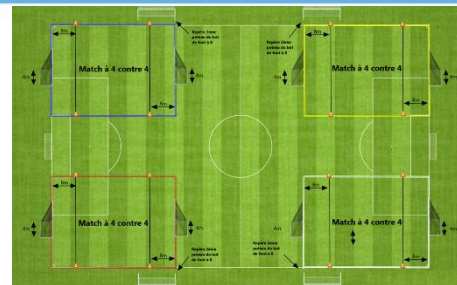

Plateaux U7 – Phase Automne - Saison 2024/2025

GROUPE : 18

Plateau n° 1 - date : 21 septembre 2024

Club organisateur : LA WANTZENAU FC 1

1	LA WANTZENAU FC 1 - US ECKWERSH. 1	LA WANTZENAU FC 2 - FC SOLEIL BISCH. 1	FC SOUFFEL. 2 - FC SOLEIL BISCH.2	US ECKWERSH. 2 - FC SOUFFEL. 1
2	LA WANTZENAU FC 1 - FC SOLEIL BISCH.2	US ECKWERSH. 1 - FC SOLEIL BISCH. 1	FC SOUFFEL. 2 - US ECKWERSH. 2	LA WANTZENAU FC 2 - FC SOUFFEL. 1
3	LA WANTZENAU FC 1 - US ECKWERSH. 2	FC SOLEIL BISCH.2 - FC SOLEIL BISCH. 1	FC SOUFFEL. 2 - LA WANTZENAU FC 2	US ECKWERSH. 1 - FC SOUFFEL. 1
4	LA WANTZENAU FC 1 - LA WANTZENAU FC 2	US ECKWERSH. 2 - FC SOLEIL BISCH. 1	FC SOUFFEL. 2 - US ECKWERSH. 1	FC SOLEIL BISCH.2 - FC SOUFFEL. 1

Terrain 1

Terrain 2

Terrain 3

Terrain 4

Plateau n° 2 - date : 28 septembre 2024

Club organisateur : FC SOUFFEL. 2

1	LA WANTZENAU FC 1 - FC SOLEIL BISCH. 1	LA WANTZENAU FC 2 - FC SOUFFEL. 2	FC SOUFFEL. 1 - FC SOLEIL BISCH.2	US ECKWERSH. 2 - US ECKWERSH. 1
2	LA WANTZENAU FC 1 - FC SOLEIL BISCH.2	FC SOLEIL BISCH. 1 - FC SOUFFEL. 2	FC SOUFFEL. 1 - US ECKWERSH. 2	LA WANTZENAU FC 2 - US ECKWERSH. 1
3	LA WANTZENAU FC 1 - US ECKWERSH. 2	FC SOLEIL BISCH.2 - FC SOUFFEL. 2	FC SOUFFEL. 1 - LA WANTZENAU FC 2	FC SOLEIL BISCH. 1 - US ECKWERSH. 1
4	LA WANTZENAU FC 1 - LA WANTZENAU FC 2	US ECKWERSH. 2 - FC SOUFFEL. 2	FC SOUFFEL. 1 - FC SOLEIL BISCH. 1	FC SOLEIL BISCH.2 - US ECKWERSH. 1

Terrain 1

Terrain 2

Terrain 3

Terrain 4

Plateau n° 3 - date : 5 octobre 2024

Club organisateur : FC SOLEIL BISCH. 1

1	FC SOUFFEL. 1 - LA WANTZENAU FC 1	FC SOUFFEL. 2 - LA WANTZENAU FC 2	US ECKWERSH. 2 - FC SOLEIL BISCH.2	FC SOLEIL BISCH. 1 - US ECKWERSH. 1
2	FC SOUFFEL. 1 - FC SOLEIL BISCH.2	LA WANTZENAU FC 1 - LA WANTZENAU FC 2	US ECKWERSH. 2 - FC SOLEIL BISCH. 1	FC SOUFFEL. 2 - US ECKWERSH. 1
3	FC SOUFFEL. 1 - FC SOLEIL BISCH. 1	FC SOLEIL BISCH.2 - LA WANTZENAU FC 2	US ECKWERSH. 2 - FC SOUFFEL. 2	LA WANTZENAU FC 1 - US ECKWERSH. 1
4	FC SOUFFEL. 1 - FC SOUFFEL. 2	FC SOLEIL BISCH. 1 - LA WANTZENAU FC 2	US ECKWERSH. 2 - LA WANTZENAU FC 1	FC SOLEIL BISCH.2 - US ECKWERSH. 1

Terrain 1

Terrain 2

Terrain 3

Terrain 4

Plateau n° 4 - date : 12 octobre 2024

Club organisateur : FC SOUFFEL. 1

1	LA WANTZENAU FC 2 - FC SOUFFEL. 2	FC SOLEIL BISCH. 1 - US ECKWERSH. 2	LA WANTZENAU FC 1 - FC SOUFFEL. 1	US ECKWERSH. 1 - FC SOLEIL BISCH.2
2	LA WANTZENAU FC 2 - FC SOUFFEL. 1	FC SOUFFEL. 2 - US ECKWERSH. 2	LA WANTZENAU FC 1 - US ECKWERSH. 1	FC SOLEIL BISCH. 1 - FC SOLEIL BISCH.2
3	LA WANTZENAU FC 2 - US ECKWERSH. 1	FC SOUFFEL. 1 - US ECKWERSH. 2	LA WANTZENAU FC 1 - FC SOLEIL BISCH. 1	FC SOUFFEL. 2 - FC SOLEIL BISCH.2
4	LA WANTZENAU FC 2 - FC SOLEIL BISCH. 1	US ECKWERSH. 1 - US ECKWERSH. 2	LA WANTZENAU FC 1 - FC SOUFFEL. 2	FC SOUFFEL. 1 - FC SOLEIL BISCH.2

Terrain 1

Terrain 2

Terrain 3

Terrain 4