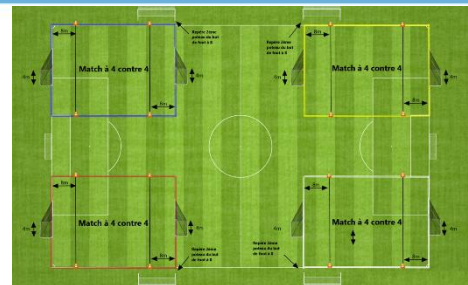

Plateaux U7 – Phase Automne - Saison 2024/2025

GROUPE : 21

Plateau n° 1 - date : 21 septembre 2024

Club organisateur : STRG JSK 3

1 STRG JSK 3 - AS CITE DE L'ILL 2	AS NEUDORF 3 - AS NEUDORF 1	AS CITE DE L'ILL 1 - STRG JSK 4	AS CITE DE L'ILL 3 - AS NEUDORF 2
2 STRG JSK 3 - STRG JSK 4	AS CITE DE L'ILL 2 - AS NEUDORF 1	AS CITE DE L'ILL 1 - AS CITE DE L'ILL 3	AS NEUDORF 3 - AS NEUDORF 2
3 STRG JSK 3 - AS CITE DE L'ILL 3	STRG JSK 4 - AS NEUDORF 1	AS CITE DE L'ILL 1 - AS NEUDORF 3	AS CITE DE L'ILL 2 - AS NEUDORF 2
4 STRG JSK 3 - AS NEUDORF 3	AS CITE DE L'ILL 3 - AS NEUDORF 1	AS CITE DE L'ILL 1 - AS CITE DE L'ILL 2	STRG JSK 4 - AS NEUDORF 2

Terrain 1

Terrain 2

Terrain 3

Terrain 4

Plateau n° 2 - date : 28 septembre 2024

Club organisateur : AS CITE DE L'ILL 1

1 STRG JSK 3 - AS NEUDORF 1	AS NEUDORF 3 - AS CITE DE L'ILL 1	AS NEUDORF 2 - STRG JSK 4	AS CITE DE L'ILL 3 - AS CITE DE L'ILL 2
2 STRG JSK 3 - STRG JSK 4	AS NEUDORF 1 - AS CITE DE L'ILL 1	AS NEUDORF 2 - AS CITE DE L'ILL 3	AS NEUDORF 3 - AS CITE DE L'ILL 2
3 STRG JSK 3 - AS CITE DE L'ILL 3	STRG JSK 4 - AS CITE DE L'ILL 1	AS NEUDORF 2 - AS NEUDORF 3	AS NEUDORF 1 - AS CITE DE L'ILL 2
4 STRG JSK 3 - AS NEUDORF 3	AS CITE DE L'ILL 3 - AS CITE DE L'ILL 1	AS NEUDORF 2 - AS NEUDORF 1	STRG JSK 4 - AS CITE DE L'ILL 2

Terrain 1

Terrain 2

Terrain 3

Terrain 4

Plateau n° 3 - date : 5 octobre 2024

Club organisateur : AS NEUDORF 1

1 AS NEUDORF 2 - STRG JSK 3	AS CITE DE L'ILL 1 - AS NEUDORF 3	AS CITE DE L'ILL 3 - STRG JSK 4	AS NEUDORF 1 - AS CITE DE L'ILL 2
2 AS NEUDORF 2 - STRG JSK 4	STRG JSK 3 - AS NEUDORF 3	AS CITE DE L'ILL 3 - AS NEUDORF 1	AS CITE DE L'ILL 1 - AS CITE DE L'ILL 2
3 AS NEUDORF 2 - AS NEUDORF 1	STRG JSK 4 - AS NEUDORF 3	AS CITE DE L'ILL 3 - AS CITE DE L'ILL 1	STRG JSK 3 - AS CITE DE L'ILL 2
4 AS NEUDORF 2 - AS CITE DE L'ILL 1	AS NEUDORF 1 - AS NEUDORF 3	AS CITE DE L'ILL 3 - STRG JSK 3	STRG JSK 4 - AS CITE DE L'ILL 2

Terrain 1

Terrain 2

Terrain 3

Terrain 4

Plateau n° 4 - date : 12 octobre 2024

Club organisateur : AS NEUDORF 2

1 AS NEUDORF 3 - AS CITE DE L'ILL 1	AS NEUDORF 1 - AS CITE DE L'ILL 3	STRG JSK 3 - AS NEUDORF 2	AS CITE DE L'ILL 2 - STRG JSK 4
2 AS NEUDORF 3 - AS NEUDORF 2	AS CITE DE L'ILL 1 - AS CITE DE L'ILL 3	STRG JSK 3 - AS CITE DE L'ILL 2	AS NEUDORF 1 - STRG JSK 4
3 AS NEUDORF 3 - AS CITE DE L'ILL 2	AS NEUDORF 2 - AS CITE DE L'ILL 3	STRG JSK 3 - AS NEUDORF 1	AS CITE DE L'ILL 1 - STRG JSK 4
4 AS NEUDORF 3 - AS NEUDORF 1	AS CITE DE L'ILL 2 - AS CITE DE L'ILL 3	STRG JSK 3 - AS CITE DE L'ILL 1	AS NEUDORF 2 - STRG JSK 4

Terrain 1

Terrain 2

Terrain 3

Terrain 4