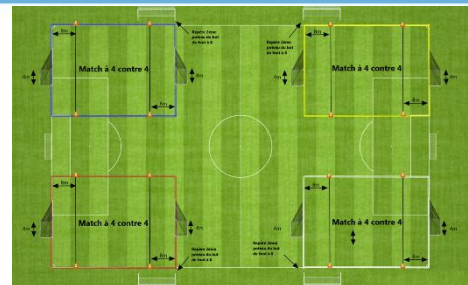

Plateaux U7 – Phase Automne - Saison 2024/2025

GROUPE : 22

Plateau n° 1 - date : 21 septembre 2024

Club organisateur : ASP VAUBAN 1

1 ASP VAUBAN 1 - AS STRG 6	ASP VAUBAN 2 - ASPTT STRG 1	AS STRG 5 - F.A.I.G 4	ASPTT STRG 2 - F.A.I.G 3
2 ASP VAUBAN 1 - F.A.I.G 4	AS STRG 6 - ASPTT STRG 1	AS STRG 5 - ASPTT STRG 2	ASP VAUBAN 2 - F.A.I.G 3
3 ASP VAUBAN 1 - ASPTT STRG 2	F.A.I.G 4 - ASPTT STRG 1	AS STRG 5 - ASP VAUBAN 2	AS STRG 6 - F.A.I.G 3
4 ASP VAUBAN 1 - ASP VAUBAN 2	ASPTT STRG 2 - ASPTT STRG 1	AS STRG 5 - AS STRG 6	F.A.I.G 4 - F.A.I.G 3

Terrain 1

Terrain 2

Terrain 3

Terrain 4

Plateau n° 2 - date : 28 septembre 2024

Club organisateur : AS STRG 5

1 ASP VAUBAN 1 - ASPTT STRG 1	ASP VAUBAN 2 - AS STRG 5	F.A.I.G 3 - F.A.I.G 4	ASPTT STRG 2 - AS STRG 6
2 ASP VAUBAN 1 - F.A.I.G 4	ASPTT STRG 1 - AS STRG 5	F.A.I.G 3 - ASPTT STRG 2	ASP VAUBAN 2 - AS STRG 6
3 ASP VAUBAN 1 - ASPTT STRG 2	F.A.I.G 4 - AS STRG 5	F.A.I.G 3 - ASP VAUBAN 2	ASPTT STRG 1 - AS STRG 6
4 ASP VAUBAN 1 - ASP VAUBAN 2	ASPTT STRG 2 - AS STRG 5	F.A.I.G 3 - ASPTT STRG 1	F.A.I.G 4 - AS STRG 6

Terrain 1

Terrain 2

Terrain 3

Terrain 4

Plateau n° 3 - date : 5 octobre 2024

Club organisateur : ASPTT STRG 1

1 F.A.I.G 3 - ASP VAUBAN 1	AS STRG 5 - ASP VAUBAN 2	ASPTT STRG 2 - F.A.I.G 4	ASPTT STRG 1 - AS STRG 6
2 F.A.I.G 3 - F.A.I.G 4	ASP VAUBAN 1 - ASP VAUBAN 2	ASPTT STRG 2 - ASPTT STRG 1	AS STRG 5 - AS STRG 6
3 F.A.I.G 3 - ASPTT STRG 1	F.A.I.G 4 - ASP VAUBAN 2	ASPTT STRG 2 - AS STRG 5	ASP VAUBAN 1 - AS STRG 6
4 F.A.I.G 3 - AS STRG 5	ASPTT STRG 1 - ASP VAUBAN 2	ASPTT STRG 2 - ASP VAUBAN 1	F.A.I.G 4 - AS STRG 6

Terrain 1

Terrain 2

Terrain 3

Terrain 4

Plateau n° 4 - date : 12 octobre 2024

Club organisateur : F.A.I.G 3

1 ASP VAUBAN 2 - AS STRG 5	ASPTT STRG 1 - ASPTT STRG 2	ASP VAUBAN 1 - F.A.I.G 3	AS STRG 6 - F.A.I.G 4
2 ASP VAUBAN 2 - F.A.I.G 3	AS STRG 5 - ASPTT STRG 2	ASP VAUBAN 1 - AS STRG 6	ASPTT STRG 1 - F.A.I.G 4
3 ASP VAUBAN 2 - AS STRG 6	F.A.I.G 3 - ASPTT STRG 2	ASP VAUBAN 1 - ASPTT STRG 1	AS STRG 5 - F.A.I.G 4
4 ASP VAUBAN 2 - ASPTT STRG 1	AS STRG 6 - ASPTT STRG 2	ASP VAUBAN 1 - AS STRG 5	F.A.I.G 3 - F.A.I.G 4

Terrain 1

Terrain 2

Terrain 3

Terrain 4