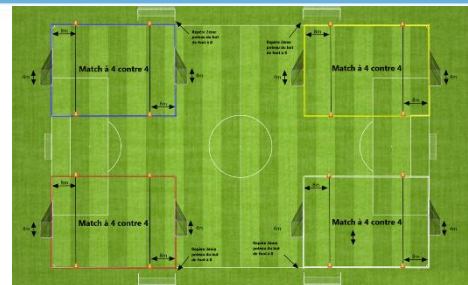

Plateaux U7 – Phase Automne - Saison 2024/2025

GROUPE : 8

Plateau n° 1 - date : 21 septembre 2024

Club organisateur : AS OHLUNGEN 2

1 AS OHLUNGEN 2 - AS UHRWILLER 1	FC DURRENBACH 1 - AS OHLUNGEN 1	AS UHRWILLER 2 - AS MERTZWILL. 1	FC ESCHBACH 1 - AS OHLUNGEN 3
2 AS OHLUNGEN 2 - AS MERTZWILL. 1	AS UHRWILLER 1 - AS OHLUNGEN 1	AS UHRWILLER 2 - FC ESCHBACH 1	FC DURRENBACH 1 - AS OHLUNGEN 3
3 AS OHLUNGEN 2 - FC ESCHBACH 1	AS MERTZWILL. 1 - AS OHLUNGEN 1	AS UHRWILLER 2 - FC DURRENBACH 1	AS UHRWILLER 1 - AS OHLUNGEN 3
4 AS OHLUNGEN 2 - FC DURRENBACH 1	FC ESCHBACH 1 - AS OHLUNGEN 1	AS UHRWILLER 2 - AS UHRWILLER 1	AS MERTZWILL. 1 - AS OHLUNGEN 3

Terrain 1

Terrain 2

Terrain 3

Terrain 4

Plateau n° 2 - date : 28 septembre 2024

Club organisateur : AS UHRWILLER 2

1 AS OHLUNGEN 2 - AS OHLUNGEN 1	FC DURRENBACH 1 - AS UHRWILLER 2	AS OHLUNGEN 3 - AS MERTZWILL. 1	FC ESCHBACH 1 - AS UHRWILLER 1
2 AS OHLUNGEN 2 - AS MERTZWILL. 1	AS OHLUNGEN 1 - AS UHRWILLER 2	AS OHLUNGEN 3 - FC ESCHBACH 1	FC DURRENBACH 1 - AS UHRWILLER 1
3 AS OHLUNGEN 2 - FC ESCHBACH 1	AS MERTZWILL. 1 - AS UHRWILLER 2	AS OHLUNGEN 3 - FC DURRENBACH 1	AS OHLUNGEN 1 - AS UHRWILLER 1
4 AS OHLUNGEN 2 - FC DURRENBACH 1	FC ESCHBACH 1 - AS UHRWILLER 2	AS OHLUNGEN 3 - AS OHLUNGEN 1	AS MERTZWILL. 1 - AS UHRWILLER 1

Terrain 1

Terrain 2

Terrain 3

Terrain 4

Plateau n° 3 - date : 5 octobre 2024

Club organisateur : AS OHLUNGEN 1

1 AS OHLUNGEN 3 - AS OHLUNGEN 2	AS UHRWILLER 2 - FC DURRENBACH 1	FC ESCHBACH 1 - AS MERTZWILL. 1	AS OHLUNGEN 1 - AS UHRWILLER 1
2 AS OHLUNGEN 3 - AS MERTZWILL. 1	AS OHLUNGEN 2 - FC DURRENBACH 1	FC ESCHBACH 1 - AS OHLUNGEN 1	AS UHRWILLER 2 - AS UHRWILLER 1
3 AS OHLUNGEN 3 - AS OHLUNGEN 1	AS MERTZWILL. 1 - FC DURRENBACH 1	FC ESCHBACH 1 - AS UHRWILLER 2	AS OHLUNGEN 2 - AS UHRWILLER 1
4 AS OHLUNGEN 3 - AS UHRWILLER 2	AS OHLUNGEN 1 - FC DURRENBACH 1	FC ESCHBACH 1 - AS OHLUNGEN 2	AS MERTZWILL. 1 - AS UHRWILLER 1

Terrain 1

Terrain 2

Terrain 3

Terrain 4

Plateau n° 4 - date : 12 octobre 2024

Club organisateur : AS OHLUNGEN 3

1 FC DURRENBACH 1 - AS UHRWILLER 2	AS OHLUNGEN 1 - FC ESCHBACH 1	AS OHLUNGEN 2 - AS OHLUNGEN 3	AS UHRWILLER 1 - AS MERTZWILL. 1
2 FC DURRENBACH 1 - AS OHLUNGEN 3	AS UHRWILLER 2 - FC ESCHBACH 1	AS OHLUNGEN 2 - AS UHRWILLER 1	AS OHLUNGEN 1 - AS MERTZWILL. 1
3 FC DURRENBACH 1 - AS UHRWILLER 1	AS OHLUNGEN 3 - FC ESCHBACH 1	AS OHLUNGEN 2 - AS OHLUNGEN 1	AS UHRWILLER 2 - AS MERTZWILL. 1
4 FC DURRENBACH 1 - AS OHLUNGEN 1	AS UHRWILLER 1 - FC ESCHBACH 1	AS OHLUNGEN 2 - AS UHRWILLER 2	AS OHLUNGEN 3 - AS MERTZWILL. 1

Terrain 1

Terrain 2

Terrain 3

Terrain 4