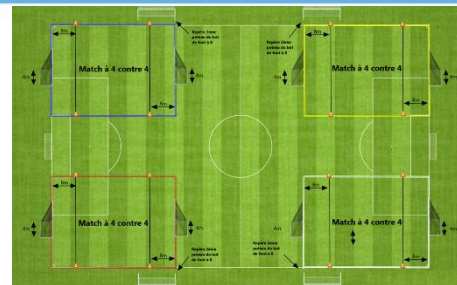

Plateaux U7 – Phase Automne - Saison 2024/2025

GROUPE : 2

Plateau n° 1 - date : 21 septembre 2024

Club organisateur : SC DRULINGEN 2

1 SC DRULINGEN 2 - SC DRULINGEN 1	AS INGWILLER 1 - SC DRULINGEN 3	ALL. TREFLE 1 - AS INGWILLER 2	US SARRE UNION 2 - US SARRE UNION 1
2 SC DRULINGEN 2 - AS INGWILLER 2	SC DRULINGEN 1 - SC DRULINGEN 3	ALL. TREFLE 1 - US SARRE UNION 2	AS INGWILLER 1 - US SARRE UNION 1
3 SC DRULINGEN 2 - US SARRE UNION 2	AS INGWILLER 2 - SC DRULINGEN 3	ALL. TREFLE 1 - AS INGWILLER 1	SC DRULINGEN 1 - US SARRE UNION 1
4 SC DRULINGEN 2 - AS INGWILLER 1	US SARRE UNION 2 - SC DRULINGEN 3	ALL. TREFLE 1 - SC DRULINGEN 1	AS INGWILLER 2 - US SARRE UNION 1

Terrain 1

Terrain 2

Terrain 3

Terrain 4

Plateau n° 2 - date : 28 septembre 2024

Club organisateur : ALL. TREFLE 1

1 SC DRULINGEN 2 - SC DRULINGEN 3	AS INGWILLER 1 - ALL. TREFLE 1	US SARRE UNION 1 - AS INGWILLER 2	US SARRE UNION 2 - SC DRULINGEN 1
2 SC DRULINGEN 2 - AS INGWILLER 2	SC DRULINGEN 3 - ALL. TREFLE 1	US SARRE UNION 1 - US SARRE UNION 2	AS INGWILLER 1 - SC DRULINGEN 1
3 SC DRULINGEN 2 - US SARRE UNION 2	AS INGWILLER 2 - ALL. TREFLE 1	US SARRE UNION 1 - AS INGWILLER 1	SC DRULINGEN 3 - SC DRULINGEN 1
4 SC DRULINGEN 2 - AS INGWILLER 1	US SARRE UNION 2 - ALL. TREFLE 1	US SARRE UNION 1 - SC DRULINGEN 3	AS INGWILLER 2 - SC DRULINGEN 1

Terrain 1

Terrain 2

Terrain 3

Terrain 4

Plateau n° 3 - date : 5 octobre 2024

Club organisateur : SC DRULINGEN 3

1 US SARRE UNION 1 - SC DRULINGEN 2	ALL. TREFLE 1 - AS INGWILLER 1	US SARRE UNION 2 - AS INGWILLER 2	SC DRULINGEN 3 - SC DRULINGEN 1
2 US SARRE UNION 1 - AS INGWILLER 2	SC DRULINGEN 2 - AS INGWILLER 1	US SARRE UNION 2 - SC DRULINGEN 3	ALL. TREFLE 1 - SC DRULINGEN 1
3 US SARRE UNION 1 - SC DRULINGEN 3	AS INGWILLER 2 - AS INGWILLER 1	US SARRE UNION 2 - ALL. TREFLE 1	SC DRULINGEN 2 - SC DRULINGEN 1
4 US SARRE UNION 1 - ALL. TREFLE 1	SC DRULINGEN 3 - AS INGWILLER 1	US SARRE UNION 2 - SC DRULINGEN 2	AS INGWILLER 2 - SC DRULINGEN 1

Terrain 1

Terrain 2

Terrain 3

Terrain 4

Plateau n° 4 - date : 12 octobre 2024

Club organisateur : US SARRE UNION 1

1 AS INGWILLER 1 - ALL. TREFLE 1	SC DRULINGEN 3 - US SARRE UNION 2	SC DRULINGEN 2 - US SARRE UNION 1	SC DRULINGEN 1 - AS INGWILLER 2
2 AS INGWILLER 1 - US SARRE UNION 1	ALL. TREFLE 1 - US SARRE UNION 2	SC DRULINGEN 2 - SC DRULINGEN 1	SC DRULINGEN 3 - AS INGWILLER 2
3 AS INGWILLER 1 - SC DRULINGEN 1	US SARRE UNION 1 - US SARRE UNION 2	SC DRULINGEN 2 - SC DRULINGEN 3	ALL. TREFLE 1 - AS INGWILLER 2
4 AS INGWILLER 1 - SC DRULINGEN 3	SC DRULINGEN 1 - US SARRE UNION 2	SC DRULINGEN 2 - ALL. TREFLE 1	US SARRE UNION 1 - AS INGWILLER 2

Terrain 1

Terrain 2

Terrain 3

Terrain 4