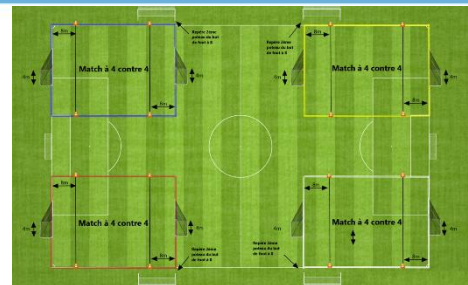

Plateaux U7 – Phase Automne - Saison 2024/2025

GROUPE : 5

Plateau n° 1 - date : 21 septembre 2024

Club organisateur : ZORNTHAL/SCHAFF. 2

1	ZORNTHAL/SCHAFF. 2 - FA VAL/MODER 1	FC WINGERSHEIM 1 - KOMETRIB/KIND. 3	3 RIVES DETT. 3 - FC ZORNT. ALT 3	FA VAL/MODER 2 - FC WINGERSH. 2
2	ZORNTHAL/SCHAFF. 2 - FC ZORNT. ALT 3	FA VAL/MODER 1 - KOMETRIB/KIND. 3	3 RIVES DETT. 3 - FA VAL/MODER 2	FC WINGERSHEIM 1 - FC WINGERSH. 2
3	ZORNTHAL/SCHAFF. 2 - FA VAL/MODER 2	FC ZORNT. ALT 3 - KOMETRIB/KIND. 3	3 RIVES DETT. 3 - FC WINGERSHEIM 1	FA VAL/MODER 1 - FC WINGERSH. 2
4	ZORNTHAL/SCHAFF. 2 - FC WINGERSHEIM 1	FA VAL/MODER 2 - KOMETRIB/KIND. 3	3 RIVES DETT. 3 - FA VAL/MODER 1	FC ZORNT. ALT 3 - FC WINGERSH. 2

Terrain 1

Terrain 2

Terrain 3

Terrain 4

Plateau n° 2 - date : 28 septembre 2024

Club organisateur : 3 RIVES DETT. 3

1	ZORNTHAL/SCHAFF. 2 - KOMETRIB/KIND. 3	FC WINGERSHEIM 1 - 3 RIVES DETT. 3	FC WINGERSH. 2 - FC ZORNT. ALT 3	FA VAL/MODER 2 - FA VAL/MODER 1
2	ZORNTHAL/SCHAFF. 2 - FC ZORNT. ALT 3	KOMETRIB/KIND. 3 - 3 RIVES DETT. 3	FC WINGERSH. 2 - FA VAL/MODER 2	FC WINGERSHEIM 1 - FA VAL/MODER 1
3	ZORNTHAL/SCHAFF. 2 - FA VAL/MODER 2	FC ZORNT. ALT 3 - 3 RIVES DETT. 3	FC WINGERSH. 2 - FC WINGERSHEIM 1	KOMETRIB/KIND. 3 - FA VAL/MODER 1
4	ZORNTHAL/SCHAFF. 2 - FC WINGERSHEIM 1	FA VAL/MODER 2 - 3 RIVES DETT. 3	FC WINGERSH. 2 - KOMETRIB/KIND. 3	FC ZORNT. ALT 3 - FA VAL/MODER 1

Terrain 1

Terrain 2

Terrain 3

Terrain 4

Plateau n° 3 - date : 5 octobre 2024

Club organisateur : KOMETRIB/KIND. 3

1	FC WINGERSH. 2 - ZORNTHAL/SCHAFF. 2	3 RIVES DETT. 3 - FC WINGERSHEIM 1	FA VAL/MODER 2 - FC ZORNT. ALT 3	KOMETRIB/KIND. 3 - FA VAL/MODER 1
2	FC WINGERSH. 2 - FC ZORNT. ALT 3	ZORNTHAL/SCHAFF. 2 - FC WINGERSHEIM 1	FA VAL/MODER 2 - KOMETRIB/KIND. 3	3 RIVES DETT. 3 - FA VAL/MODER 1
3	FC WINGERSH. 2 - KOMETRIB/KIND. 3	FC ZORNT. ALT 3 - FC WINGERSHEIM 1	FA VAL/MODER 2 - 3 RIVES DETT. 3	ZORNTHAL/SCHAFF. 2 - FA VAL/MODER 1
4	FC WINGERSH. 2 - 3 RIVES DETT. 3	KOMETRIB/KIND. 3 - FC WINGERSHEIM 1	FA VAL/MODER 2 - ZORNTHAL/SCHAFF. 2	FC ZORNT. ALT 3 - FA VAL/MODER 1

Terrain 1

Terrain 2

Terrain 3

Terrain 4

Plateau n° 4 - date : 12 octobre 2024

Club organisateur : FC WINGERSH. 2

1	FC WINGERSHEIM 1 - 3 RIVES DETT. 3	KOMETRIB/KIND. 3 - FA VAL/MODER 2	ZORNTHAL/SCHAFF. 2 - FC WINGERSH. 2	FA VAL/MODER 1 - FC ZORNT. ALT 3
2	FC WINGERSHEIM 1 - FC WINGERSH. 2	3 RIVES DETT. 3 - FA VAL/MODER 2	ZORNTHAL/SCHAFF. 2 - FA VAL/MODER 1	KOMETRIB/KIND. 3 - FC ZORNT. ALT 3
3	FC WINGERSHEIM 1 - FA VAL/MODER 1	FC WINGERSH. 2 - FA VAL/MODER 2	ZORNTHAL/SCHAFF. 2 - KOMETRIB/KIND. 3	3 RIVES DETT. 3 - FC ZORNT. ALT 3
4	FC WINGERSHEIM 1 - KOMETRIB/KIND. 3	FA VAL/MODER 1 - FA VAL/MODER 2	ZORNTHAL/SCHAFF. 2 - 3 RIVES DETT. 3	FC WINGERSH. 2 - FC ZORNT. ALT 3

Terrain 1

Terrain 2

Terrain 3

Terrain 4