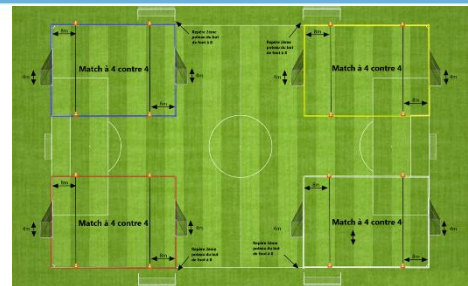

Plateaux U7 – Phase Automne - Saison 2024/2025

GROUPE : 7

Plateau n° 1 - date : 21 septembre 2024

Club organisateur : US NIEDERBRONN 1

1	US NIEDERBRONN 1 - ASP GUNDERSH. 1	FCE. REICHSHOFF. 1 - US GUMBRECHTSH. 1	ASP GUNDERSH. 2 - US GUMBRECHTSH. 2	FC SCHWEIG. S/M 2 - FC SCHWEIG. S/M 1
2	US NIEDERBRONN 1 - US GUMBRECHTSH. 2	ASP GUNDERSH. 1 - US GUMBRECHTSH. 1	ASP GUNDERSH. 2 - FC SCHWEIG. S/M 2	FCE. REICHSHOFF. 1 - FC SCHWEIG. S/M 1
3	US NIEDERBRONN 1 - FC SCHWEIG. S/M 2	US GUMBRECHTSH. 2 - US GUMBRECHTSH. 1	ASP GUNDERSH. 2 - FCE. REICHSHOFF. 1	ASP GUNDERSH. 1 - FC SCHWEIG. S/M 1
4	US NIEDERBRONN 1 - FCE. REICHSHOFF. 1	FC SCHWEIG. S/M 2 - US GUMBRECHTSH. 1	ASP GUNDERSH. 2 - ASP GUNDERSH. 1	US GUMBRECHTSH. 2 - FC SCHWEIG. S/M 1

Terrain 1

Terrain 2

Terrain 3

Terrain 4

Plateau n° 2 - date : 28 septembre 2024

Club organisateur : ASP GUNDERSH. 2

1	US NIEDERBRONN 1 - US GUMBRECHTSH. 1	FCE. REICHSHOFF. 1 - ASP GUNDERSH. 2	FC SCHWEIG. S/M 1 - US GUMBRECHTSH. 2	FC SCHWEIG. S/M 2 - ASP GUNDERSH. 1
2	US NIEDERBRONN 1 - US GUMBRECHTSH. 2	US GUMBRECHTSH. 1 - ASP GUNDERSH. 2	FC SCHWEIG. S/M 1 - FC SCHWEIG. S/M 2	FCE. REICHSHOFF. 1 - ASP GUNDERSH. 1
3	US NIEDERBRONN 1 - FC SCHWEIG. S/M 2	US GUMBRECHTSH. 2 - ASP GUNDERSH. 2	FC SCHWEIG. S/M 1 - FCE. REICHSHOFF. 1	US GUMBRECHTSH. 1 - ASP GUNDERSH. 1
4	US NIEDERBRONN 1 - FCE. REICHSHOFF. 1	FC SCHWEIG. S/M 2 - ASP GUNDERSH. 2	FC SCHWEIG. S/M 1 - US GUMBRECHTSH. 1	US GUMBRECHTSH. 2 - ASP GUNDERSH. 1

Terrain 1

Terrain 2

Terrain 3

Terrain 4

Plateau n° 3 - date : 5 octobre 2024

Club organisateur : US GUMBRECHTSH. 1

1	FC SCHWEIG. S/M 1 - US NIEDERBRONN 1	ASP GUNDERSH. 2 - FCE. REICHSHOFF. 1	FC SCHWEIG. S/M 2 - US GUMBRECHTSH. 2	US GUMBRECHTSH. 1 - ASP GUNDERSH. 1
2	FC SCHWEIG. S/M 1 - US GUMBRECHTSH. 2	US NIEDERBRONN 1 - FCE. REICHSHOFF. 1	FC SCHWEIG. S/M 2 - US GUMBRECHTSH. 1	ASP GUNDERSH. 2 - ASP GUNDERSH. 1
3	FC SCHWEIG. S/M 1 - US GUMBRECHTSH. 1	US GUMBRECHTSH. 2 - FCE. REICHSHOFF. 1	FC SCHWEIG. S/M 2 - ASP GUNDERSH. 2	US NIEDERBRONN 1 - ASP GUNDERSH. 1
4	FC SCHWEIG. S/M 1 - ASP GUNDERSH. 2	US GUMBRECHTSH. 1 - FCE. REICHSHOFF. 1	FC SCHWEIG. S/M 2 - US NIEDERBRONN 1	US GUMBRECHTSH. 2 - ASP GUNDERSH. 1

Terrain 1

Terrain 2

Terrain 3

Terrain 4

Plateau n° 4 - date : 12 octobre 2024

Club organisateur : FC SCHWEIG. S/M 1

1	FCE. REICHSHOFF. 1 - ASP GUNDERSH. 2	US GUMBRECHTSH. 1 - FC SCHWEIG. S/M 2	US NIEDERBRONN 1 - FC SCHWEIG. S/M 1	ASP GUNDERSH. 1 - US GUMBRECHTSH. 2
2	FCE. REICHSHOFF. 1 - FC SCHWEIG. S/M 1	ASP GUNDERSH. 2 - FC SCHWEIG. S/M 2	US NIEDERBRONN 1 - ASP GUNDERSH. 1	US GUMBRECHTSH. 1 - US GUMBRECHTSH. 2
3	FCE. REICHSHOFF. 1 - ASP GUNDERSH. 1	FC SCHWEIG. S/M 1 - FC SCHWEIG. S/M 2	US NIEDERBRONN 1 - US GUMBRECHTSH. 1	ASP GUNDERSH. 2 - US GUMBRECHTSH. 2
4	FCE. REICHSHOFF. 1 - US GUMBRECHTSH. 1	ASP GUNDERSH. 1 - FC SCHWEIG. S/M 2	US NIEDERBRONN 1 - ASP GUNDERSH. 2	FC SCHWEIG. S/M 1 - US GUMBRECHTSH. 2

Terrain 1

Terrain 2

Terrain 3

Terrain 4