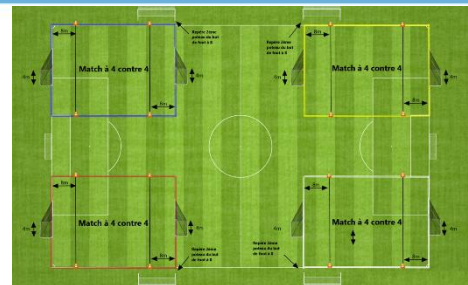

Plateaux U7 – Phase Automne - Saison 2024/2025

GROUPE : 9

Plateau n° 1 - date : 21 septembre 2024

Club organisateur : US OBERLAUT. 1

1	US OBERLAUT. 1 - AS SEEBACH 1	US OBERLAUT. 2 - FC SELTZ 1	US SCHLEITHAL 1 - US OBERLAUT. 3	NIEDERLAUT. FC 1 - FC WISSEMBOURG 1
2	US OBERLAUT. 1 - US OBERLAUT. 3	AS SEEBACH 1 - FC SELTZ 1	US SCHLEITHAL 1 - NIEDERLAUT. FC 1	US OBERLAUT. 2 - FC WISSEMBOURG 1
3	US OBERLAUT. 1 - NIEDERLAUT. FC 1	US OBERLAUT. 3 - FC SELTZ 1	US SCHLEITHAL 1 - US OBERLAUT. 2	AS SEEBACH 1 - FC WISSEMBOURG 1
4	US OBERLAUT. 1 - US OBERLAUT. 2	NIEDERLAUT. FC 1 - FC SELTZ 1	US SCHLEITHAL 1 - AS SEEBACH 1	US OBERLAUT. 3 - FC WISSEMBOURG 1

Terrain 1

Terrain 2

Terrain 3

Terrain 4

Plateau n° 2 - date : 28 septembre 2024

Club organisateur : US SCHLEITHAL 1

1	US OBERLAUT. 1 - FC SELTZ 1	US OBERLAUT. 2 - US SCHLEITHAL 1	FC WISSEMBOURG 1 - US OBERLAUT. 3	NIEDERLAUT. FC 1 - AS SEEBACH 1
2	US OBERLAUT. 1 - US OBERLAUT. 3	FC SELTZ 1 - US SCHLEITHAL 1	FC WISSEMBOURG 1 - NIEDERLAUT. FC 1	US OBERLAUT. 2 - AS SEEBACH 1
3	US OBERLAUT. 1 - NIEDERLAUT. FC 1	US OBERLAUT. 3 - US SCHLEITHAL 1	FC WISSEMBOURG 1 - US OBERLAUT. 2	FC SELTZ 1 - AS SEEBACH 1
4	US OBERLAUT. 1 - US OBERLAUT. 2	NIEDERLAUT. FC 1 - US SCHLEITHAL 1	FC WISSEMBOURG 1 - FC SELTZ 1	US OBERLAUT. 3 - AS SEEBACH 1

Terrain 1

Terrain 2

Terrain 3

Terrain 4

Plateau n° 3 - date : 5 octobre 2024

Club organisateur : FC SELTZ 1

1	FC WISSEMBOURG 1 - US OBERLAUT. 1	US SCHLEITHAL 1 - US OBERLAUT. 2	NIEDERLAUT. FC 1 - US OBERLAUT. 3	FC SELTZ 1 - AS SEEBACH 1
2	FC WISSEMBOURG 1 - US OBERLAUT. 3	US OBERLAUT. 1 - US OBERLAUT. 2	NIEDERLAUT. FC 1 - FC SELTZ 1	US SCHLEITHAL 1 - AS SEEBACH 1
3	FC WISSEMBOURG 1 - FC SELTZ 1	US OBERLAUT. 3 - US OBERLAUT. 2	NIEDERLAUT. FC 1 - US SCHLEITHAL 1	US OBERLAUT. 1 - AS SEEBACH 1
4	FC WISSEMBOURG 1 - US SCHLEITHAL 1	FC SELTZ 1 - US OBERLAUT. 2	NIEDERLAUT. FC 1 - US OBERLAUT. 1	US OBERLAUT. 3 - AS SEEBACH 1

Terrain 1

Terrain 2

Terrain 3

Terrain 4

Plateau n° 4 - date : 12 octobre 2024

Club organisateur : FC WISSEMBOURG 1

1	US OBERLAUT. 2 - US SCHLEITHAL 1	FC SELTZ 1 - NIEDERLAUT. FC 1	US OBERLAUT. 1 - FC WISSEMBOURG 1	AS SEEBACH 1 - US OBERLAUT. 3
2	US OBERLAUT. 2 - FC WISSEMBOURG 1	US SCHLEITHAL 1 - NIEDERLAUT. FC 1	US OBERLAUT. 1 - AS SEEBACH 1	FC SELTZ 1 - US OBERLAUT. 3
3	US OBERLAUT. 2 - AS SEEBACH 1	FC WISSEMBOURG 1 - NIEDERLAUT. FC 1	US OBERLAUT. 1 - FC SELTZ 1	US SCHLEITHAL 1 - US OBERLAUT. 3
4	US OBERLAUT. 2 - FC SELTZ 1	AS SEEBACH 1 - NIEDERLAUT. FC 1	US OBERLAUT. 1 - US SCHLEITHAL 1	FC WISSEMBOURG 1 - US OBERLAUT. 3

Terrain 1

Terrain 2

Terrain 3

Terrain 4