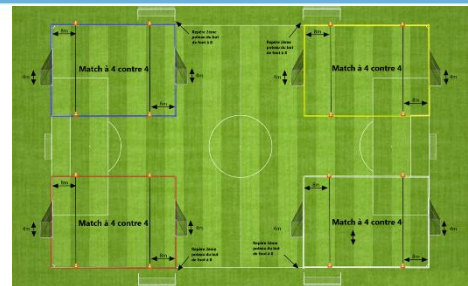

Plateaux U7 – Phase Automne - Saison 2024/2025

GROUPE : 23

Plateau n° 1 - date : 21 septembre 2024

Club organisateur : CS NEUHOF 1

1 CS NEUHOF 1 - CS NEUHOF 2	AS STRG 3 - AS STRG 4	FC KRONENB. 1 - FC KRONENB. 2	ASP VAUBAN 3 - ASP VAUBAN 4
2 CS NEUHOF 1 - FC KRONENB. 2	CS NEUHOF 2 - AS STRG 4	FC KRONENB. 1 - ASP VAUBAN 3	AS STRG 3 - ASP VAUBAN 4
3 CS NEUHOF 1 - ASP VAUBAN 3	FC KRONENB. 2 - AS STRG 4	FC KRONENB. 1 - AS STRG 3	CS NEUHOF 2 - ASP VAUBAN 4
4 CS NEUHOF 1 - AS STRG 3	ASP VAUBAN 3 - AS STRG 4	FC KRONENB. 1 - CS NEUHOF 2	FC KRONENB. 2 - ASP VAUBAN 4

Terrain 1

Terrain 2

Terrain 3

Terrain 4

Plateau n° 2 - date : 28 septembre 2024

Club organisateur : FC KRONENB. 1

1 CS NEUHOF 1 - AS STRG 4	AS STRG 3 - FC KRONENB. 1	ASP VAUBAN 4 - FC KRONENB. 2	ASP VAUBAN 3 - CS NEUHOF 2
2 CS NEUHOF 1 - FC KRONENB. 2	AS STRG 4 - FC KRONENB. 1	ASP VAUBAN 4 - ASP VAUBAN 3	AS STRG 3 - CS NEUHOF 2
3 CS NEUHOF 1 - ASP VAUBAN 3	FC KRONENB. 2 - FC KRONENB. 1	ASP VAUBAN 4 - AS STRG 3	AS STRG 4 - CS NEUHOF 2
4 CS NEUHOF 1 - AS STRG 3	ASP VAUBAN 3 - FC KRONENB. 1	ASP VAUBAN 4 - AS STRG 4	FC KRONENB. 2 - CS NEUHOF 2

Terrain 1

Terrain 2

Terrain 3

Terrain 4

Plateau n° 3 - date : 5 octobre 2024

Club organisateur : AS STRG 4

1 ASP VAUBAN 4 - CS NEUHOF 1	FC KRONENB. 1 - AS STRG 3	ASP VAUBAN 3 - FC KRONENB. 2	AS STRG 4 - CS NEUHOF 2
2 ASP VAUBAN 4 - FC KRONENB. 2	CS NEUHOF 1 - AS STRG 3	ASP VAUBAN 3 - AS STRG 4	FC KRONENB. 1 - CS NEUHOF 2
3 ASP VAUBAN 4 - AS STRG 4	FC KRONENB. 2 - AS STRG 3	ASP VAUBAN 3 - FC KRONENB. 1	CS NEUHOF 1 - CS NEUHOF 2
4 ASP VAUBAN 4 - FC KRONENB. 1	AS STRG 4 - AS STRG 3	ASP VAUBAN 3 - CS NEUHOF 1	FC KRONENB. 2 - CS NEUHOF 2

Terrain 1

Terrain 2

Terrain 3

Terrain 4

Plateau n° 4 - date : 12 octobre 2024

Club organisateur : ASP VAUBAN 4

1 AS STRG 3 - FC KRONENB. 1	AS STRG 4 - ASP VAUBAN 3	CS NEUHOF 1 - ASP VAUBAN 4	CS NEUHOF 2 - FC KRONENB. 2
2 AS STRG 3 - ASP VAUBAN 4	FC KRONENB. 1 - ASP VAUBAN 3	CS NEUHOF 1 - CS NEUHOF 2	AS STRG 4 - FC KRONENB. 2
3 AS STRG 3 - CS NEUHOF 2	ASP VAUBAN 4 - ASP VAUBAN 3	CS NEUHOF 1 - AS STRG 4	FC KRONENB. 1 - FC KRONENB. 2
4 AS STRG 3 - AS STRG 4	CS NEUHOF 2 - ASP VAUBAN 3	CS NEUHOF 1 - FC KRONENB. 1	ASP VAUBAN 4 - FC KRONENB. 2

Terrain 1

Terrain 2

Terrain 3

Terrain 4