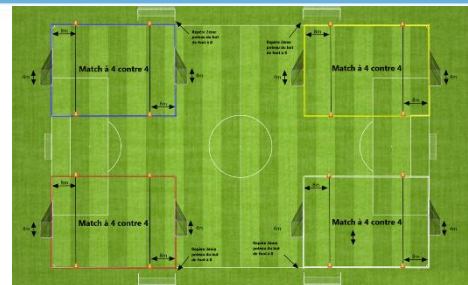

Plateaux U7 – Phase Automne - Saison 2024/2025

GROUPE : 24

Plateau n° 1 - date : 21 septembre 2024

Club organisateur : AS HOLTZHEIM 1

1 AS HOLTZHEIM 1 - FC ECKBOLSH. 1	FC ENTZHEIM 1 - AS HOLTZHEIM 2	FC ENTZHEIM 2 - AS REICHSTETT 3	FC ECKBOLSH. 2 - FC ECKBOLSH. 3
2 AS HOLTZHEIM 1 - AS REICHSTETT 3	FC ECKBOLSH. 1 - AS HOLTZHEIM 2	FC ENTZHEIM 2 - FC ECKBOLSH. 2	FC ENTZHEIM 1 - FC ECKBOLSH. 3
3 AS HOLTZHEIM 1 - FC ECKBOLSH. 2	AS REICHSTETT 3 - AS HOLTZHEIM 2	FC ENTZHEIM 2 - FC ENTZHEIM 1	FC ECKBOLSH. 1 - FC ECKBOLSH. 3
4 AS HOLTZHEIM 1 - FC ENTZHEIM 1	FC ECKBOLSH. 2 - AS HOLTZHEIM 2	FC ENTZHEIM 2 - FC ECKBOLSH. 1	AS REICHSTETT 3 - FC ECKBOLSH. 3

Terrain 1

Terrain 2

Terrain 3

Terrain 4

Plateau n° 2 - date : 28 septembre 2024

Club organisateur : FC ENTZHEIM 2

1 AS HOLTZHEIM 1 - AS HOLTZHEIM 2	FC ENTZHEIM 1 - FC ENTZHEIM 2	FC ECKBOLSH. 3 - AS REICHSTETT 3	FC ECKBOLSH. 2 - FC ECKBOLSH. 1
2 AS HOLTZHEIM 1 - AS REICHSTETT 3	AS HOLTZHEIM 2 - FC ENTZHEIM 2	FC ECKBOLSH. 3 - FC ECKBOLSH. 2	FC ENTZHEIM 1 - FC ECKBOLSH. 1
3 AS HOLTZHEIM 1 - FC ECKBOLSH. 2	AS REICHSTETT 3 - FC ENTZHEIM 2	FC ECKBOLSH. 3 - FC ENTZHEIM 1	AS HOLTZHEIM 2 - FC ECKBOLSH. 1
4 AS HOLTZHEIM 1 - FC ENTZHEIM 1	FC ECKBOLSH. 2 - FC ENTZHEIM 2	FC ECKBOLSH. 3 - AS HOLTZHEIM 2	AS REICHSTETT 3 - FC ECKBOLSH. 1

Terrain 1

Terrain 2

Terrain 3

Terrain 4

Plateau n° 3 - date : 5 octobre 2024

Club organisateur : AS HOLTZHEIM 2

1 FC ECKBOLSH. 3 - AS HOLTZHEIM 1	FC ENTZHEIM 2 - FC ENTZHEIM 1	FC ECKBOLSH. 2 - AS REICHSTETT 3	AS HOLTZHEIM 2 - FC ECKBOLSH. 1
2 FC ECKBOLSH. 3 - AS REICHSTETT 3	AS HOLTZHEIM 1 - FC ENTZHEIM 1	FC ECKBOLSH. 2 - AS HOLTZHEIM 2	FC ENTZHEIM 2 - FC ECKBOLSH. 1
3 FC ECKBOLSH. 3 - AS HOLTZHEIM 2	AS REICHSTETT 3 - FC ENTZHEIM 1	FC ECKBOLSH. 2 - FC ENTZHEIM 2	AS HOLTZHEIM 1 - FC ECKBOLSH. 1
4 FC ECKBOLSH. 3 - FC ENTZHEIM 2	AS HOLTZHEIM 2 - FC ENTZHEIM 1	FC ECKBOLSH. 2 - AS HOLTZHEIM 1	AS REICHSTETT 3 - FC ECKBOLSH. 1

Terrain 1

Terrain 2

Terrain 3

Terrain 4

Plateau n° 4 - date : 12 octobre 2024

Club organisateur : FC ECKBOLSH. 3

1 FC ENTZHEIM 1 - FC ENTZHEIM 2	AS HOLTZHEIM 2 - FC ECKBOLSH. 2	AS HOLTZHEIM 1 - FC ECKBOLSH. 3	FC ECKBOLSH. 1 - AS REICHSTETT 3
2 FC ENTZHEIM 1 - FC ECKBOLSH. 3	FC ENTZHEIM 2 - FC ECKBOLSH. 2	AS HOLTZHEIM 1 - FC ECKBOLSH. 1	AS HOLTZHEIM 2 - AS REICHSTETT 3
3 FC ENTZHEIM 1 - FC ECKBOLSH. 1	FC ECKBOLSH. 3 - FC ECKBOLSH. 2	AS HOLTZHEIM 1 - AS HOLTZHEIM 2	FC ENTZHEIM 2 - AS REICHSTETT 3
4 FC ENTZHEIM 1 - AS HOLTZHEIM 2	FC ECKBOLSH. 1 - FC ECKBOLSH. 2	AS HOLTZHEIM 1 - FC ENTZHEIM 2	FC ECKBOLSH. 3 - AS REICHSTETT 3

Terrain 1

Terrain 2

Terrain 3

Terrain 4