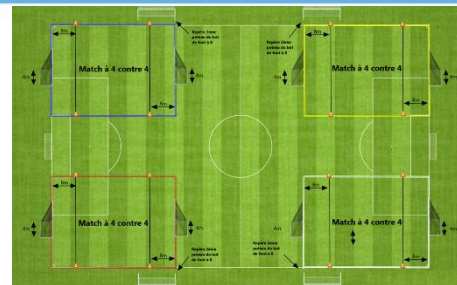

Plateaux U7 – Phase Automne - Saison 2024/2025

GROUPE : 6

Plateau n° 1 - date : 21 septembre 2024

Club organisateur : AS BETSCH. ESJSB 1

1 AS BETSCH. ESJSB 1 - FC SCHEIB. SALM. 1	BETSCH/ESJSB 2 - AS HATTEN 2	FC MOTHERN 1 - AS HATTEN 1	FC MOTHERN 2 - SSS BEINHEIM 1
2 AS BETSCH. ESJSB 1 - AS HATTEN 1	FC SCHEIB. SALM. 1 - AS HATTEN 2	FC MOTHERN 1 - FC MOTHERN 2	BETSCH/ESJSB 2 - SSS BEINHEIM 1
3 AS BETSCH. ESJSB 1 - FC MOTHERN 2	AS HATTEN 1 - AS HATTEN 2	FC MOTHERN 1 - BETSCH/ESJSB 2	FC SCHEIB. SALM. 1 - SSS BEINHEIM 1
4 AS BETSCH. ESJSB 1 - BETSCH/ESJSB 2	FC MOTHERN 2 - AS HATTEN 2	FC MOTHERN 1 - FC SCHEIB. SALM. 1	AS HATTEN 1 - SSS BEINHEIM 1